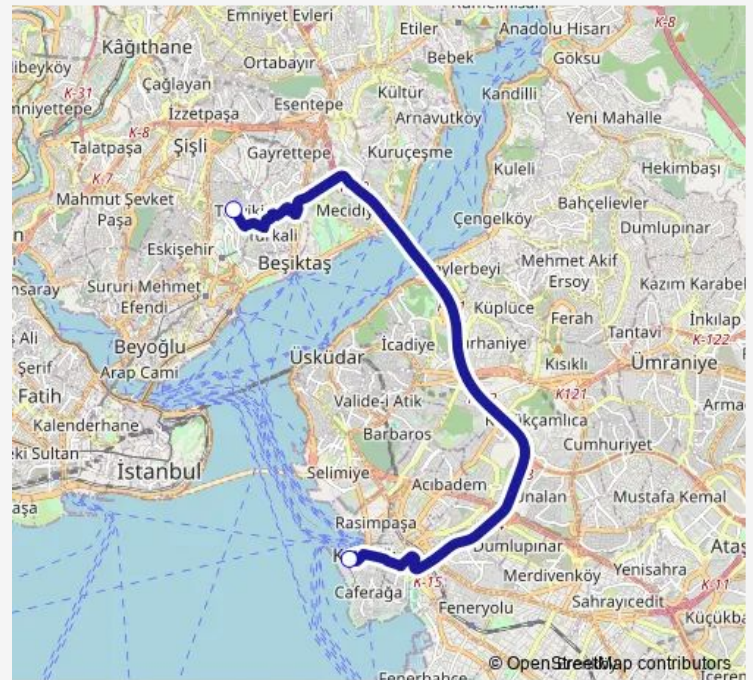

Bus Kadıköy -D100 Karayolu- Nişantaşı Kadıköy - Nişantaşı

[Go to website](#)

Direction

Kadıköy — Nişantaşı

2 stops

[Open route schedule](#)

Kadıköy

Nişantaşı

Route schedule

Kadıköy — Nişantaşı

Monday 06:00

Tuesday 06:00

Wednesday 06:00

Thursday 06:00

Friday 06:00

Saturday 06:00

Sunday 08:00

Route info

Direction: Kadıköy

Stops: 2

Trip Duration: 0 hour 22 min

■ Kadıköy -D100 Karayolu- Nişantaşı — Kadıköy - Nişantaşı

BusMaps