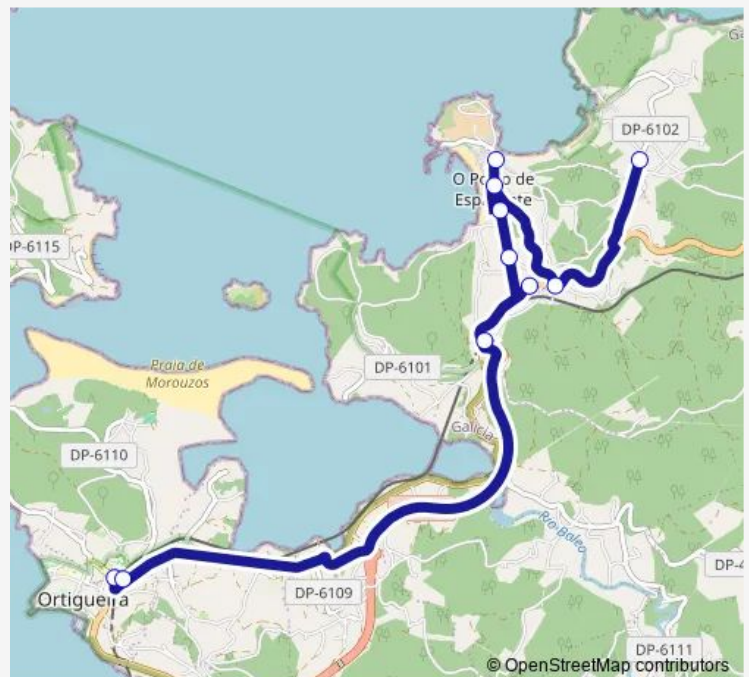

Forno

Espasante

Torre

Porto

Estrada Porto

Pedregal-Espasante

A Ponte

Celtigos

Route schedule

Ortigueira — Celtigos

Monday	—
Tuesday	—
Wednesday	—
Thursday	—
Friday	13:30
Saturday	—
Sunday	—

Route info

Direction: Ortigueira

Stops: 10

Trip Duration: 0 hour 15 min

XG884015 — Ortigueira-Celtigos