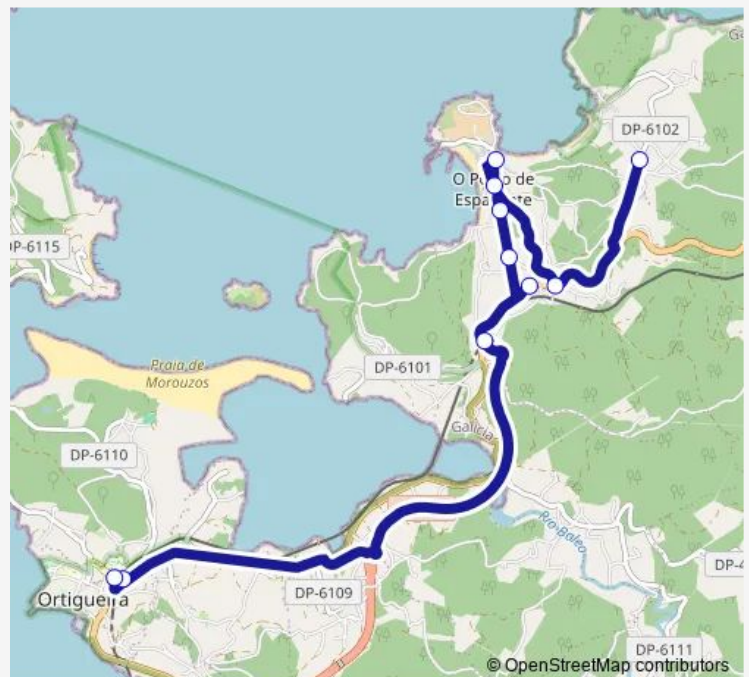

Thursday

—

Friday

13:30

Saturday

—

Sunday

—

Route info

Direction: Ortigueira

Stops: 10

Trip Duration: 0 hour 15 min

■ Xg884015 — Ortigueira-Celtigos

Xg884015 Bus time schedules and route maps are available in an offline PDF at busmaps.com. Use the busmaps.com website to see live bus times, train schedule or subway schedule, and step-by-step directions for all public transit in Carino