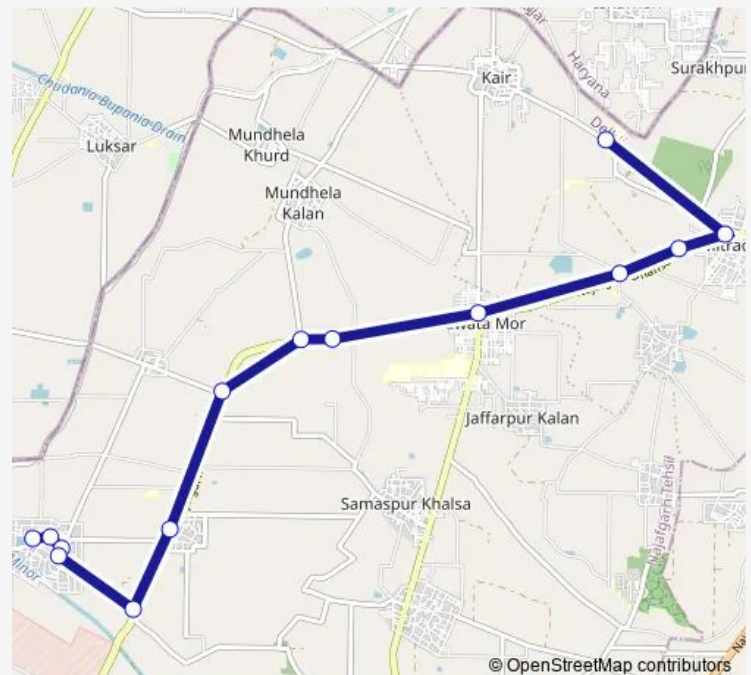

Bus 835Inkstldown

[Go to website](#)

Direction

Issapur Village Temple — Kair Depot

14 stops

[Open route schedule](#)

Issapur Village Temple

Choudhary Mohalla

Issapur School

Corporation Bank

Issapur Xing

Qadipur

Bakkar Garh Crossing

Mundhela Crossing

Mata Din Kaur Public School

Rawta Crossing

Surehra Crossing

Mitraon School

Mitraon Village (Kair Village Road)

Kair Depot

Route schedule

Issapur Village Temple — Kair Depot

Monday 05:34-16:12

Tuesday 05:34-16:12

Wednesday 05:34-16:12

Thursday 05:34-16:12

Friday 05:34-16:12

Saturday 05:34-16:12

Sunday 05:34-16:12

Route info

Direction: Issapur Village Temple

Stops: 14

Trip Duration: 0 hour 48 min

835Inkstldown