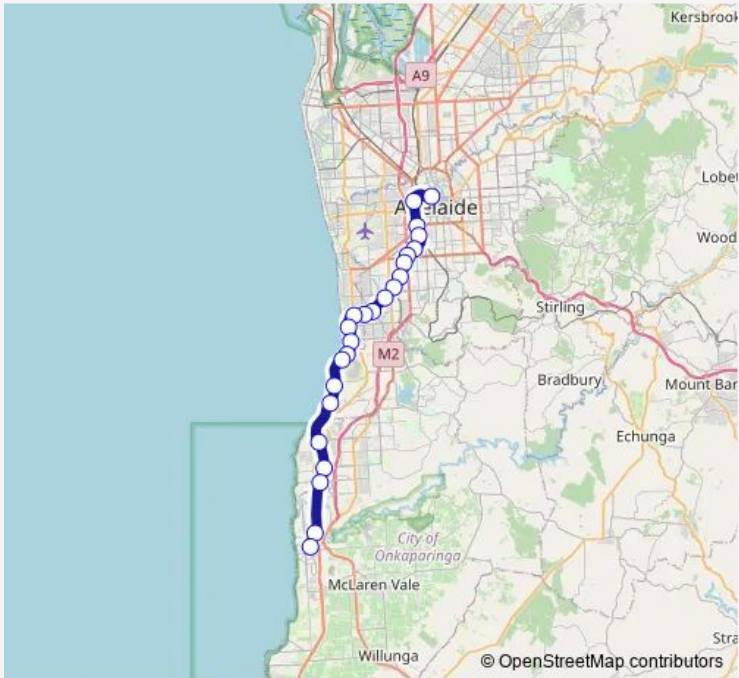

**Rail SEAFRD Seaford to City**

[Go to website](#)

**Direction**  
 Seaford Railway Station — Adelaide Railway Station  
 24 stops  
[Open route schedule](#)

- Seaford Railway Station
- Seaford Meadows Railway Station
- Noarlunga Railway Station
- Christie Downs Railway Station
- Lonsdale Railway Station
- Hallett Cove Beach Railway Station
- Hallett Cove Railway Station
- Marino Rocks Railway Station
- Marino Railway Station
- Seacliff Railway Station
- Brighton Railway Station
- Hove Railway Station
- Warradale Railway Station
- Oaklands Railway Station
- Marion Railway Station
- Ascot Park Railway Station
- Woodlands Park Railway Station
- Edwardstown Railway Station
- Emerson Railway Station
- Clarence Park Railway Station
- Goodwood Railway Station

**Route schedule**  
 Seaford Railway Station — Adelaide Railway Station

Monday	05:17-23:30
Tuesday	05:17-23:30
Wednesday	05:17-23:30
Thursday	05:17-23:30
Friday	05:17-23:30
Saturday	06:30-23:30
Sunday	06:30-23:30

**Route info**  
 Direction: Seaford Railway Station  
 Stops: 24  
 Trip Duration: 0 hour 50 min

SEAFRD — Seaford to City **BusMaps**

Adelaide Showground Railway Station

Mile End Railway Station

Adelaide Railway Station

## Direction

Adelaide Railway Station — Seaford Railway Station

24 stops

[Open route schedule](#)

Adelaide Railway Station

Mile End Railway Station

Adelaide Showground Railway Station

Goodwood Railway Station