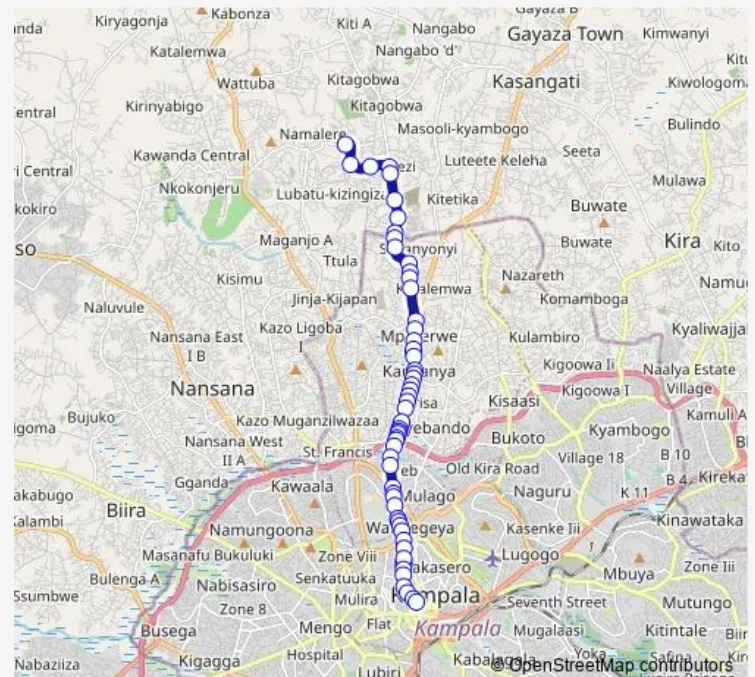

Gayaza Rd - Kitambuza Rd Jct

Kanyanya Service Station

Medical Clinic (Kanyanya)

Route schedule

Kabaga Stage — Shell Capotal

Monday 06:30-19:00

Tuesday 06:30-19:00

Wednesday 06:30-19:00

Thursday 06:30-19:00

Friday 06:30-19:00

Saturday 06:30-19:00

Sunday 06:30-19:00

Route info

Direction: Kabaga Stage

Stops: 57

Trip Duration: 1 hour 14 min