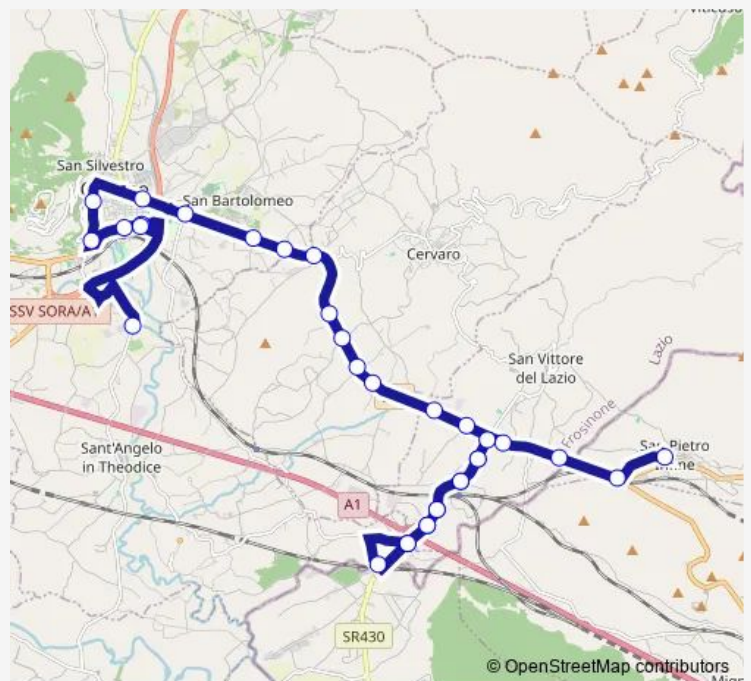

Cervaro | Via Casilina Via Isola Tocca # f8124

Route schedule

SAN Pietro Infine # f8116 — Cassino | Ponte Marozzo # f8135

Monday 07:05

Tuesday 07:05

Wednesday 07:05

Thursday 07:05

Friday 07:05

Saturday —

Sunday —

Route info

Direction: SAN Pietro Infine # f8116

Stops: 33

Trip Duration: 1 hour 0 min

San Pietro Infine - Cassino # Cs808d

Cervaro | Via Casilina Via Colletaverna # f8125