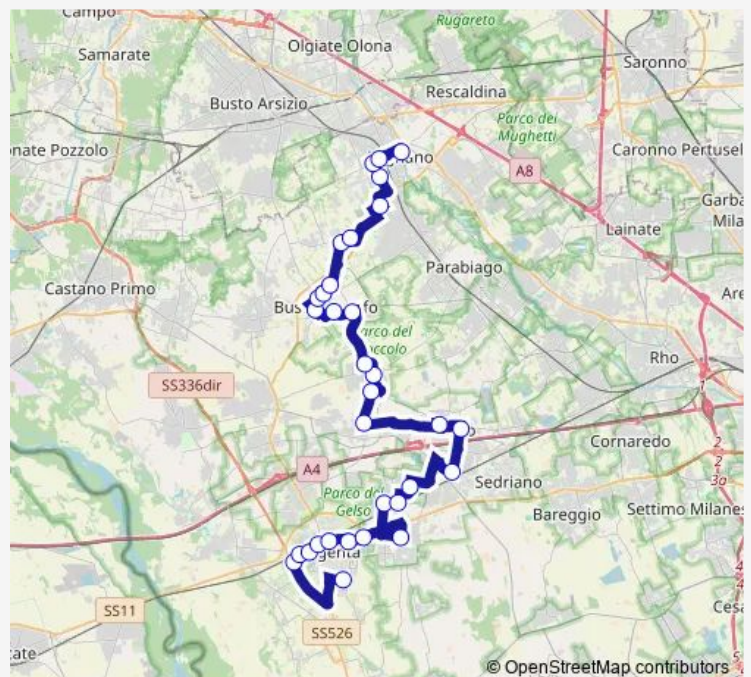

### Route schedule

Magenta, Tobagi — Legnano, Tosi fr. 3

Monday 06:48-15:15

Tuesday 06:48-15:15

Wednesday 06:48-15:15

Thursday 06:48-15:15

Friday 06:48-15:15

Saturday 07:53

### Route info

Direction: Magenta, Tobagi

Stops: 32

Trip Duration: 1 hour 25 min

■ Z642 — Magenta - Corbetta - Busto Garolfo - Legnano

Busto Garolfo, Vincenzo Bellini 44

Busto Garolfo, Montebianco fr. 17

Busto Garolfo, Buonarroti/Carroccio