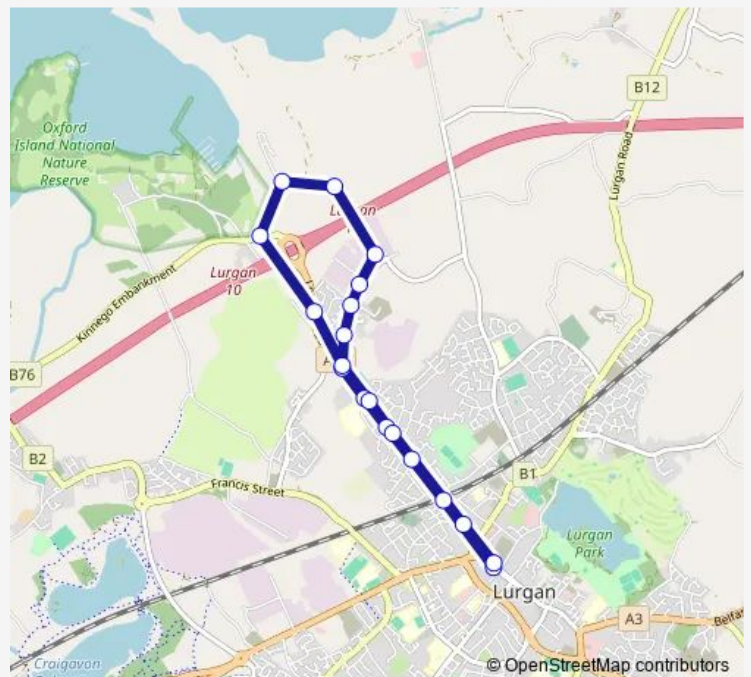

Bus 352a Lurgan - Town Service

[Go to website](#)

Direction

Market Street Stop A — Market Street Stop D

19 stops

[Open route schedule](#)

Market Street Stop A

Lurgan Train Station [bus stop]

Mcalindens Corner

Island View Lane

Lough Road

Turmoyra Court

Annesborough Road

Gosselin Drive

College Walk

William Street

Market Street Stop D

Route schedule

Market Street Stop A — Market Street Stop D

Monday 07:45-16:40

Tuesday 07:45-16:40

Wednesday 07:45-16:40

Thursday 07:45-16:40

Friday 07:45-16:40

Saturday 10:50-16:50

Sunday —

Route info

Direction: Market Street Stop A

Stops: 19

Trip Duration: 0 hour 18 min

© OpenStreetMap contributors

352a — Lurgan - Town Service