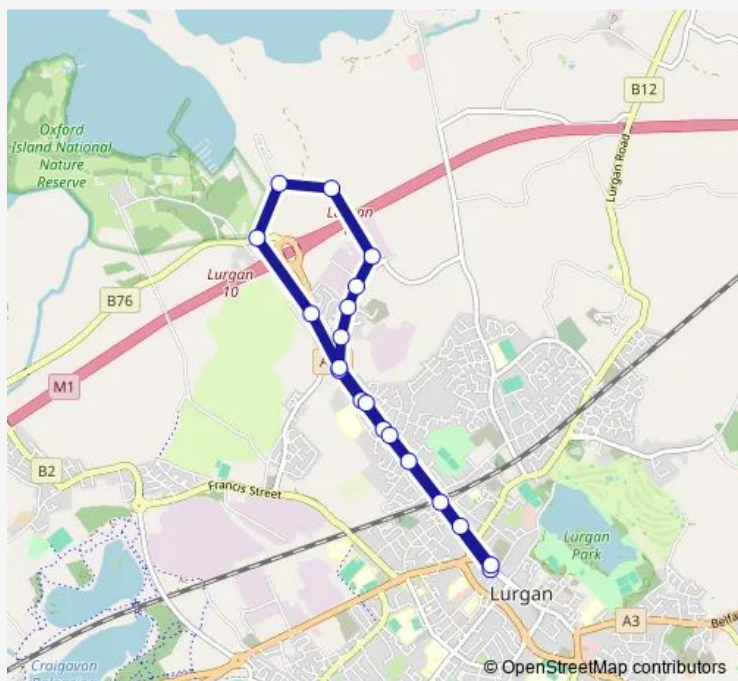

Bus 352a Lurgan - Town Service

[Go to website](#)

Direction

Market Street Stop A — Market Street Stop D

19 stops

[Open route schedule](#)

- Market Street Stop A
- Lurgan Train Station [bus stop]
- Garland Avenue
- College Walk
- Gosselin Drive
- Annesborough Road
- The Grange
- Annesborough Park
- Annesborough Industrial Estate
- Annesborough Road
- Mcalindens Corner
- Island View Lane
- Lough Road
- Turmoyra Court
- Annesborough Road
- Gosselin Drive
- College Walk
- William Street
- Market Street Stop D

Route schedule

Market Street Stop A — Market Street Stop D

Monday	07:45-16:40
Tuesday	07:45-16:40
Wednesday	07:45-16:40
Thursday	07:45-16:40
Friday	07:45-16:40
Saturday	10:50-16:50
Sunday	—

Route info

Direction: Market Street Stop A

Stops: 19

Trip Duration: 0 hour 18 min

352a — Lurgan - Town Service

352a Bus time schedules and route maps are available in an offline PDF at busmaps.com. Use the busmaps.com website to see live bus times, train schedule or subway schedule, and step-by-step directions for all public transit in Craigavon