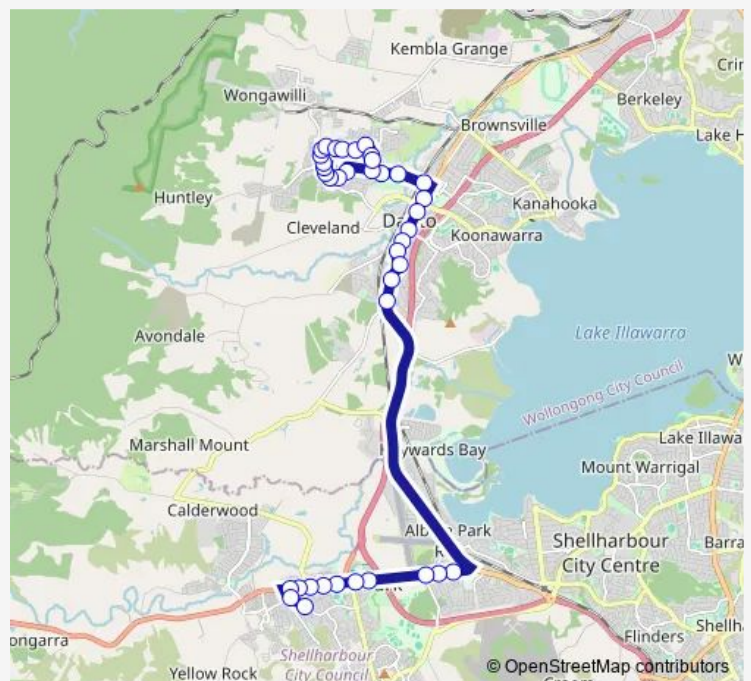

Monday 08:28

Tuesday 08:28

Wednesday 08:28

Thursday 08:28

Friday 08:28

Saturday —

Sunday —

Route info

Direction: Sierra Dr At Bong Bong Rd

Stops: 39

Trip Duration: 0 hour 39 min

S195 — St Pauls PS to Kembla Grange Station

Princes Hwy At Emerson Rd

Princes Hwy Opp Avondale Rd

229 Princes Hwy

Princes Hwy Opp Amaral Av

## Route info

Direction: St Paul's Catholic Primary School, Tongarra Rd

Stops: 52

Trip Duration: 0 hour 57 min

Lucas Dr At Dawes Ct

Lucas Dr After Glengarry Way

Fairwater Dr Opp Lucas Dr

Fairwater Dr Before Highcroft Bvd