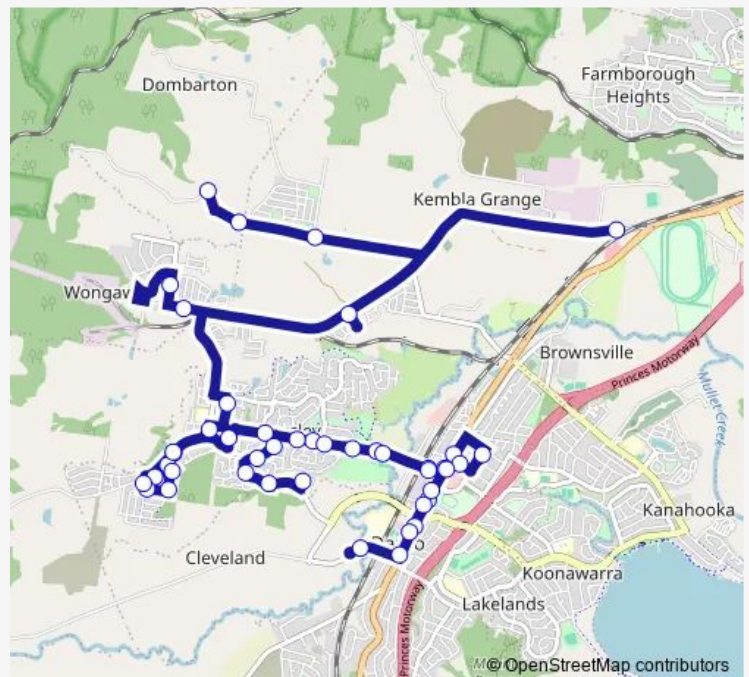

Highcroft Bvd At Moronga Ct

Bong Bong Rd At Robins Creek Dr

Horsley Community Centre, Bong Bong Rd

Route schedule

35 West Dapto Rd — Dapto Public School, Sierra Dr

Monday 07:24

Tuesday 07:24

Wednesday 07:24

Thursday 07:24

Friday 07:24

Saturday —

Sunday —

Route info

Direction: 35 West Dapto Rd

Stops: 45

Trip Duration: 0 hour 56 min