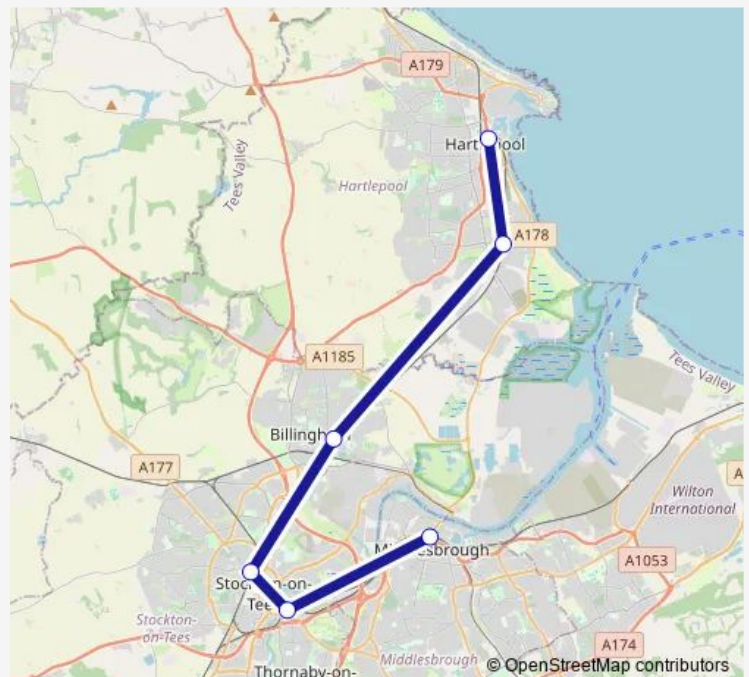

Rail Nt:Mbr->Hpl NT train service from MBR to Hpl

[Go to website](#)

Direction

Middlesbrough — Hartlepool

6 stops

[Open route schedule](#)

Middlesbrough

Thornaby

Stockton

Billingham

Seaton Carew

Hartlepool

Route schedule

Middlesbrough — Hartlepool

Monday	—
Tuesday	—
Wednesday	—
Thursday	—
Friday	—
Saturday	16:02-21:48
Sunday	08:04-21:31

Route info

Direction: Middlesbrough

Stops: 6

Trip Duration: 0 hour 52 min

■ Nt:Mbr->Hpl — NT train service from MBR to Hpl

Nt:Mbr->Hpl Rail time schedules and route maps are available in an offline PDF at busmaps.com. Use the busmaps.com website to see live bus times, train schedule or subway schedule, and step-by-step directions for all public transit in Stockton-on-Tees