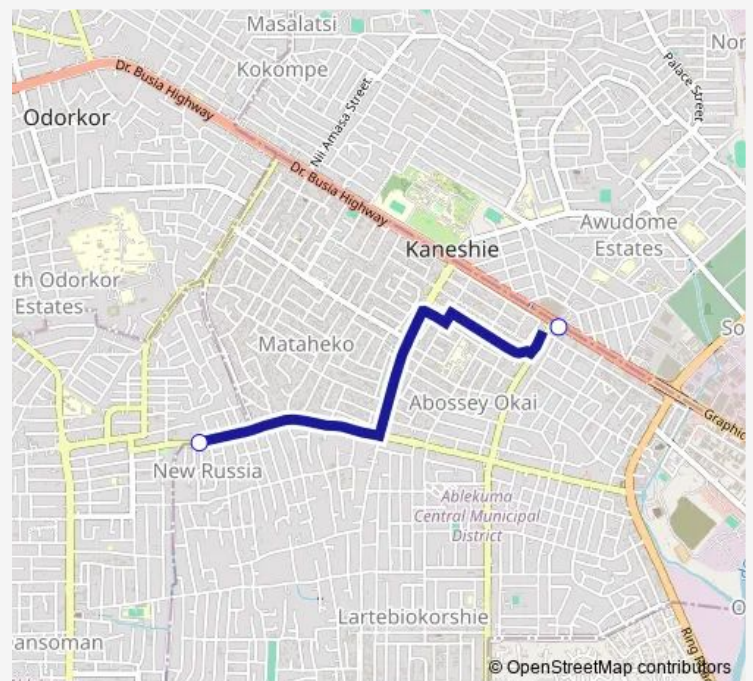

Bus 295B New Russia to Kaneshie Mkt Cmplx

[Go to website](#)

Direction

Terminal New Russia — Terminal Kaneshie Mkt Cmplx

2 stops

[Open route schedule](#)

Terminal New Russia

Terminal Kaneshie Mkt Cmplx

Route schedule

Terminal New Russia — Terminal Kaneshie Mkt Cmplx

Monday 09:16

Tuesday 09:16

Wednesday 09:16

Thursday 09:16

Friday 09:16

Saturday 09:16

Sunday 09:16

Route info

Direction: Terminal New Russia

Stops: 2

Trip Duration: 0 hour 10 min

■ 295B — New Russia to Kaneshie Mkt Cmplx

295B Bus time schedules and route maps are available in an offline PDF at busmaps.com. Use the busmaps.com website to see live bus times, train schedule or subway schedule, and step-by-step directions for all public transit in Accra