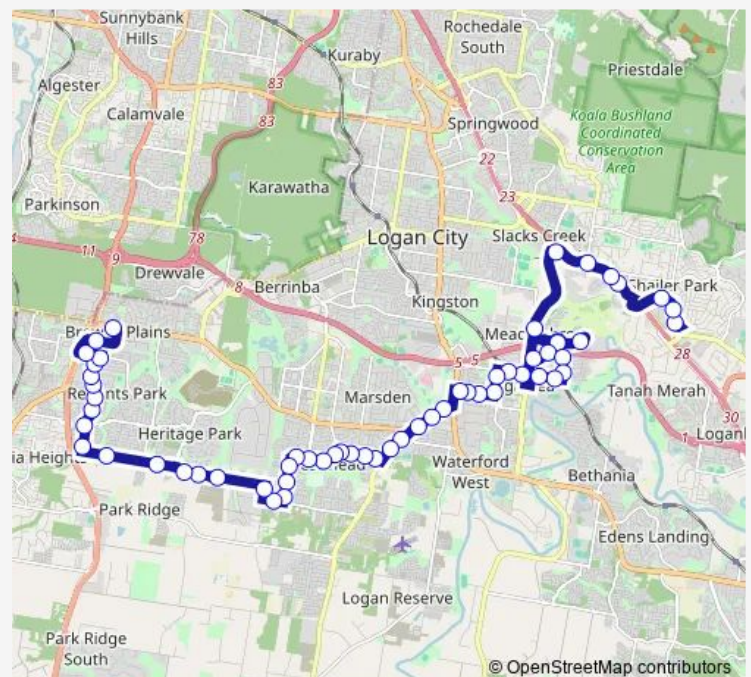

Bumstead Rd near Clarke Rd

Julie St at Bumstead Road

Julie St at Brabham Park

Julie St at Wallace Street

Route schedule

Browns Plains station, stop 1b — Loganlea station

Monday 17:03

Tuesday —

Wednesday —

Thursday —

Friday —

Saturday —

Sunday —

Route info

Direction: Browns Plains station, stop 1b

Stops: 41

Trip Duration: 0 hour 32 min

560 — Browns Plains - Loganholme

Augusta St at Pinnington Park

Augusta St at Trulson Drive

Augusta St at Crestmead Primary School

Augusta St at Crestmead Park

Waratah Dr at Ramin Street