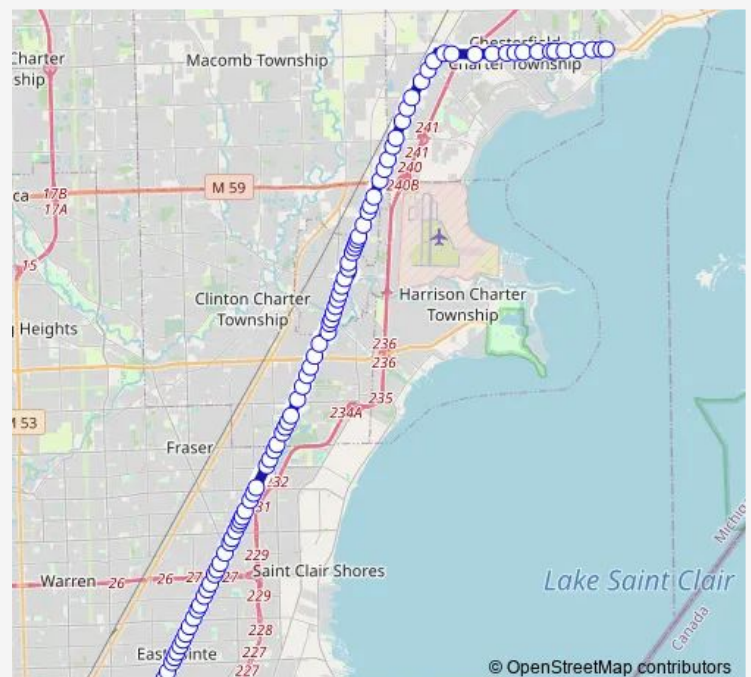

23 Mile RD + Baker

23 Mile RD + Seaton

23 Mile RD + Nicolette

23 Mile RD + Sass Road

23 Mile RD + Adele

23 Mile RD + Foster

23 Mile RD + Sierra

23 Mile RD + E Village

23 Mile RD + BAY Winds

23 Mile RD + I-94 Speedway

23 Mile RD + Colonial Club

Gratiot + Jiffy Lube

Gratiot + Murrays

Gratiot + Cotton

Gratiot + N Leona Dr

Gratiot + S Leona Dr

Thursday 05:04-23:54

Friday 05:04-23:54

Saturday 04:20-23:30

Sunday 06:26-21:35

Route info

Direction: 23 AT Harbor Oaks Hosp

Stops: 93

Trip Duration: 1 hour 0 min

560 — Gratiot

Gratiot + 21 Mile Rd

Gratiot + Erb

Gratiot + Abington Circl

Gratiot + Hall Rd

Gratiot + Stone Depot

Gratiot + Bw

Gratiot + Malborough Dr