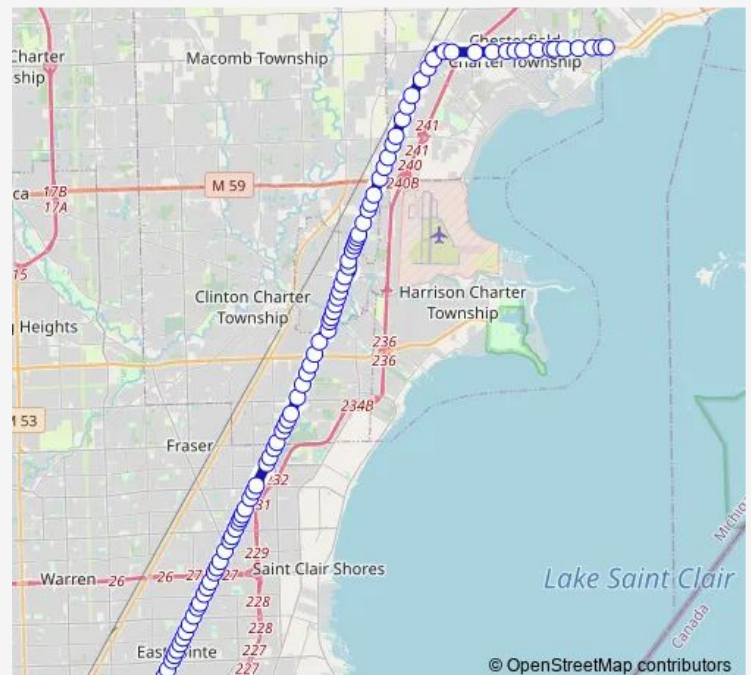

23 Mile RD + Baker

23 Mile RD + Seaton

23 Mile RD + Nicolette

23 Mile RD + Sass Road

23 Mile RD + Adele

23 Mile RD + Foster

23 Mile RD + Sierra

23 Mile RD + E Village

23 Mile RD + BAY Winds

23 Mile RD + I-94 Speedway

23 Mile RD + Colonial Club

Gratiot + Jiffy Lube

Gratiot + Murrays

Gratiot + Cotton

Gratiot + N Leona Dr

Gratiot + S Leona Dr

Thursday 05:04-23:54

Friday 05:04-23:54

Saturday 04:20-23:30

Sunday 06:26-21:35

Route info

Direction: 23 AT Harbor Oaks Hosp

Stops: 93

Trip Duration: 1 hour 4 min

560 — Gratiot

Gratiot + 21 Mile Rd

Gratiot + Erb

Gratiot + Abington Circl

Gratiot + Hall Rd

Gratiot + Stone Depot

Gratiot + Bw

Gratiot + Malborough Dr