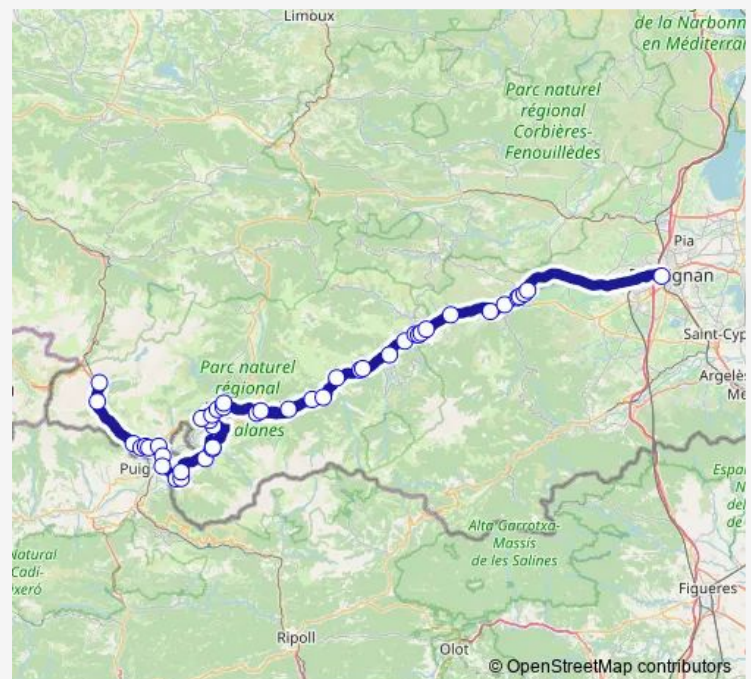

### Route schedule

Latour-DE-Carol - Foyer — Perpignan - Gare Routière Bd St Assisclé

Monday 09:30-19:00

Tuesday 09:30-19:00

Wednesday 09:30-19:00

Thursday 09:30-19:00

Friday 09:30-19:00

Saturday 09:00-19:00

### Route info

Direction: Latour-DE-Carol - Foyer

Stops: 36

Trip Duration: 2 hour 53 min

560 — Porte Puymorens - Perpignan

Serdinya - Mairie

Villefranche-DE-Conflent - Cité

RIA-Sirach - Centre