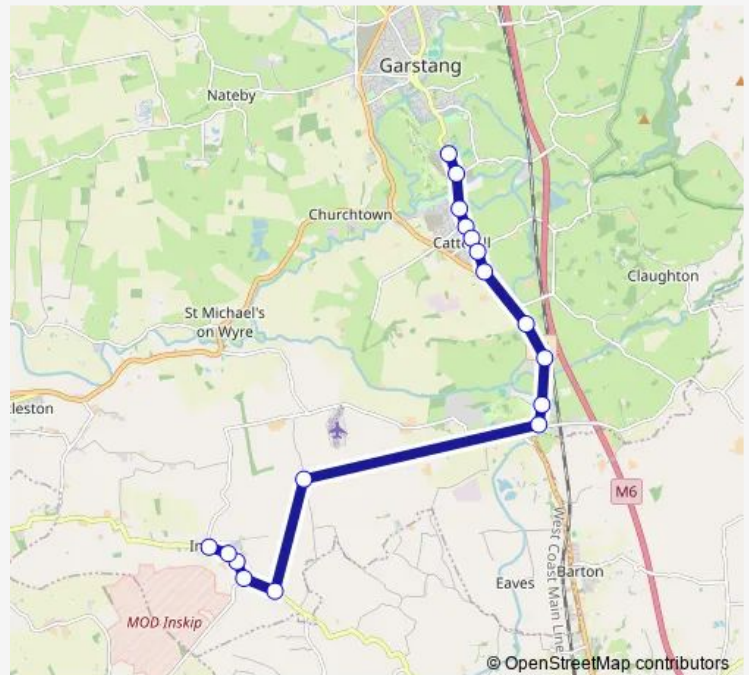

Roebuck

Brook Vale Farm

Post Office

Derby Arms

Mill Close

St Peters Church

Pinfold Lane

Route schedule

Garstang Academy Grounds — Pinfold Lane

Monday 15:10

Tuesday 15:10

Wednesday 15:10

Thursday 15:10

Friday 15:10

Saturday —

Sunday —

Route info

Direction: Garstang Academy Grounds

Stops: 17

Trip Duration: 0 hour 32 min

■ 560 — Inskip - Garstang High School

Direction

Pinfold Lane — Garstang Academy Grounds

15 stops

[Open route schedule](#)

Pinfold Lane

St Peters Church

Derby Crescent

Post Office

Brook Vale Farm

Roebuck

Sycamore Road