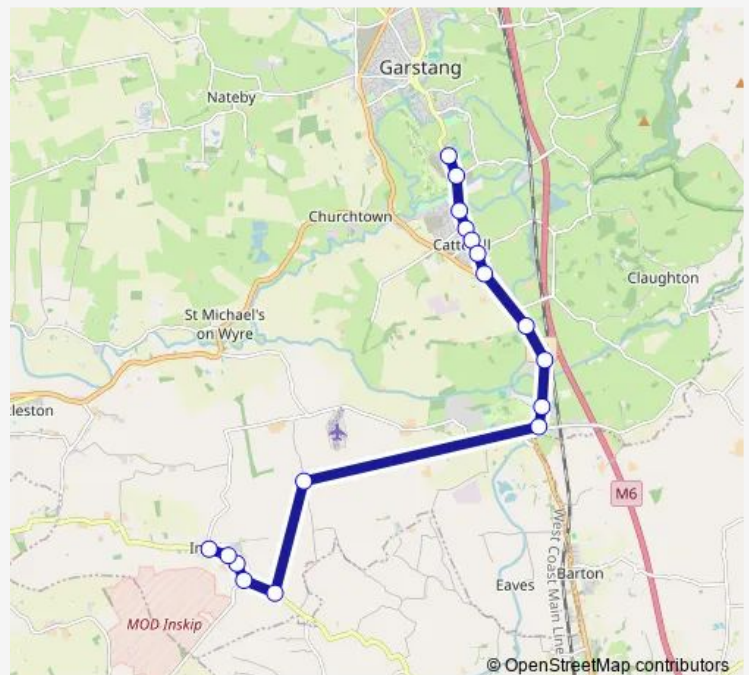

### Route schedule

Garstang Academy Grounds — Pinfold Lane

Monday 15:10

Tuesday 15:10

Wednesday 15:10

Thursday 15:10

Friday 15:10

Saturday —

### Route info

Direction: Garstang Academy Grounds

Stops: 17

Trip Duration: 0 hour 32 min

■ 560 — Inskip - Garstang High School

**Direction**

Pinfold Lane — Garstang Academy Grounds

15 stops

[Open route schedule](#)

Pinfold Lane

St Peters Church

Derby Crescent

Post Office

Brook Vale Farm

Roebuck

Sycamore Road