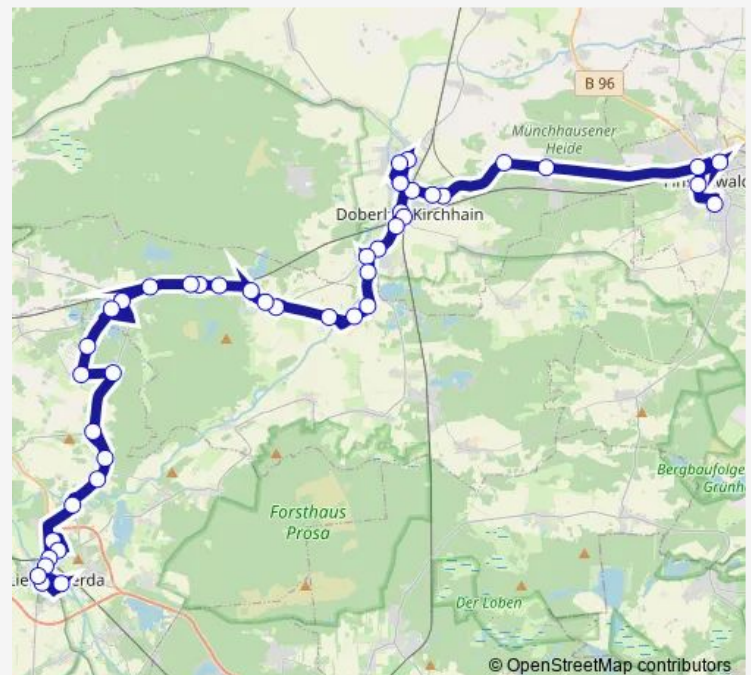

### Route schedule

Schilda, Wildgruber Str. — Rückersdorf, Schule

Monday 06:48

Tuesday 06:48

Wednesday 06:48

Thursday —

Friday —

Saturday —

### Route info

Direction: Schilda, Wildgruber Str.

Stops: 21

Trip Duration: 0 hour 34 min

■ 560

BusMaps