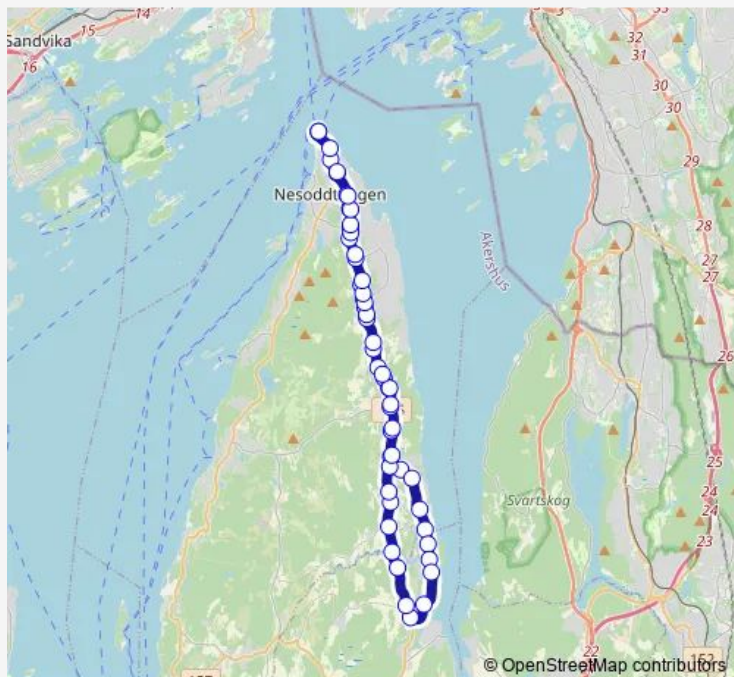

Østråt

Route schedule

Nesoddtangen — Nesoddtangen

Monday	05:17-00:58 ⁺¹
Tuesday	05:17-00:58 ⁺¹
Wednesday	05:17-00:58 ⁺¹
Thursday	05:17-00:58 ⁺¹
Friday	05:17-00:58 ⁺¹
Saturday	08:17-00:58 ⁺¹
Sunday	10:17-00:58 ⁺¹

Route info

Direction: Nesoddtangen

Stops: 54

Trip Duration: 0 hour 55 min

Bomansvik

Krystalldammen

Blylaget

Havstad