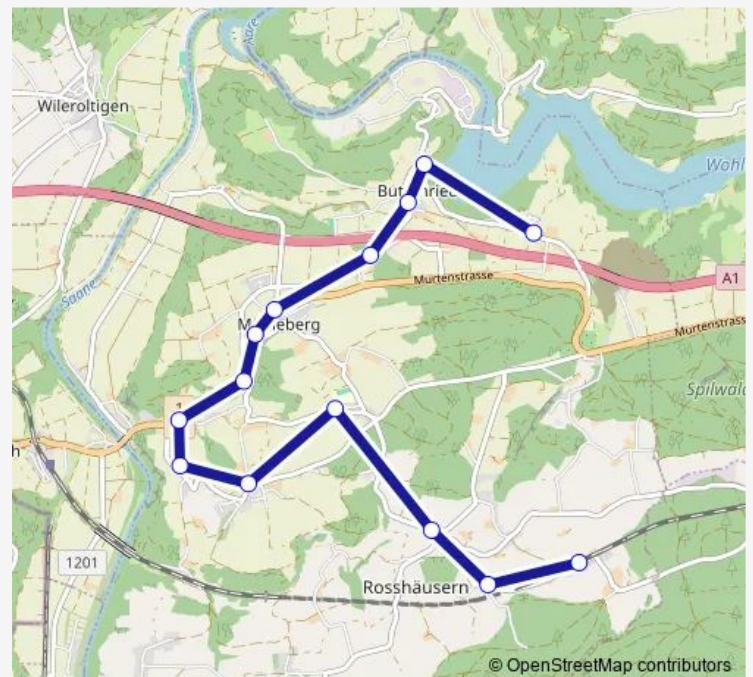

Wednesday 11:54

Thursday 11:54

Friday 11:54

Saturday —

Sunday —

Route info

Direction: Rosshäusern, Bahnhof

Stops: 14

Trip Duration: 0 hour 20 min

■ 560 — B 560

BusMaps

Direction

Mühleberg, Post — Bern Brünnen Westside, Bahnhof

9 stops

[Open route schedule](#)

Mühleberg, Post

Sunday —

Route info

Direction: Mühleberg, Post

Stops: 9

Trip Duration: 0 hour 15 min

560 Bus time schedules and route maps are available in an offline PDF at busmaps.com. Use the busmaps.com website to see live bus times, train schedule or subway schedule, and step-by-step directions for all public transit in Bern