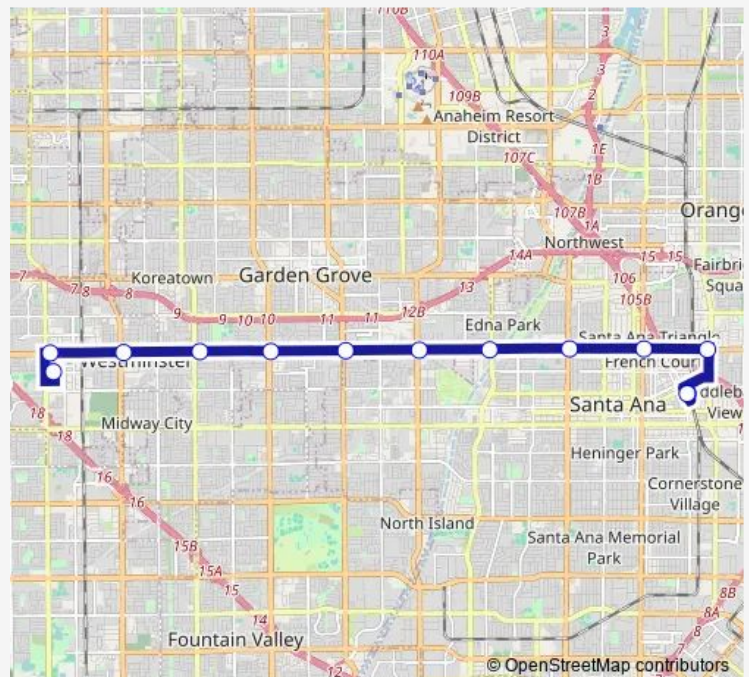

17th-Grand

THE Depot AT Santa ANA Dock 9

THE Depot AT Santa ANA Dock 10

Route schedule

Main-Locust — THE Depot AT Santa ANA Dock 10

Monday 06:06-18:29

Tuesday 06:06-18:29

Wednesday 06:06-18:29

Thursday 06:06-18:29

Friday 06:06-18:29

Saturday —

Sunday —

Route info

Direction: Main-Locust

Stops: 13

Trip Duration: 0 hour 42 min

560 — Rapid Long Beach - Santa Ana

Direction

THE Depot AT Santa ANA Dock 9 — Main-Locust

12 stops

[Open route schedule](#)

THE Depot AT Santa ANA Dock 9

17th-Grand

17th-Main

Main-Locust

Route schedule

THE Depot AT Santa ANA Dock 9 — Main-Locust

Monday 05:56-18:14

Tuesday 05:56-18:14

Wednesday 05:56-18:14

Thursday 05:56-18:14

Friday 05:56-18:14