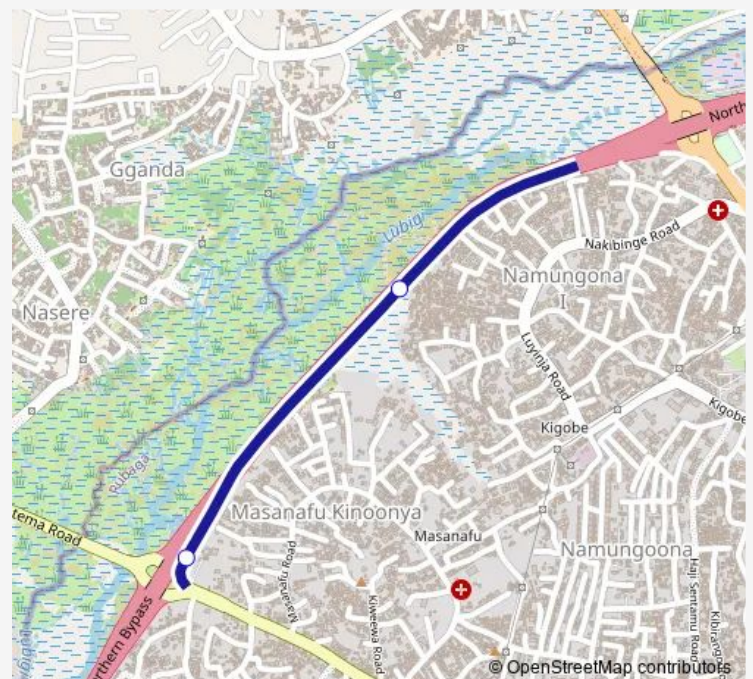

### Direction

Trevor Olimpia Studios — Masanafu

2 stops

[Open route schedule](#)

Trevor Olimpia Studios

Masanafu

### Route schedule

Trevor Olimpia Studios — Masanafu

Monday	06:30-19:00
Tuesday	06:30-19:00
Wednesday	06:30-19:00
Thursday	06:30-19:00
Friday	06:30-19:00
Saturday	06:30-19:00
Sunday	06:30-19:00

### Route info

Direction: Trevor Olimpia Studios

Stops: 2

Trip Duration: 0 hour 3 min

■ Ka174 — Masanafu-Namungoona

**Direction**

Masanafu — Nakibinge Rd Entrance - Nothern Bypass

2 stops

[Open route schedule](#)

Masanafu

Nakibinge Rd Entrance - Nothern Bypass

**Route schedule**

Masanafu — Nakibinge Rd Entrance - Nothern Bypass

Monday	06:30-19:00
Tuesday	06:30-19:00
Wednesday	06:30-19:00
Thursday	06:30-19:00
Friday	06:30-19:00
Saturday	06:30-19:00
Sunday	06:30-19:00