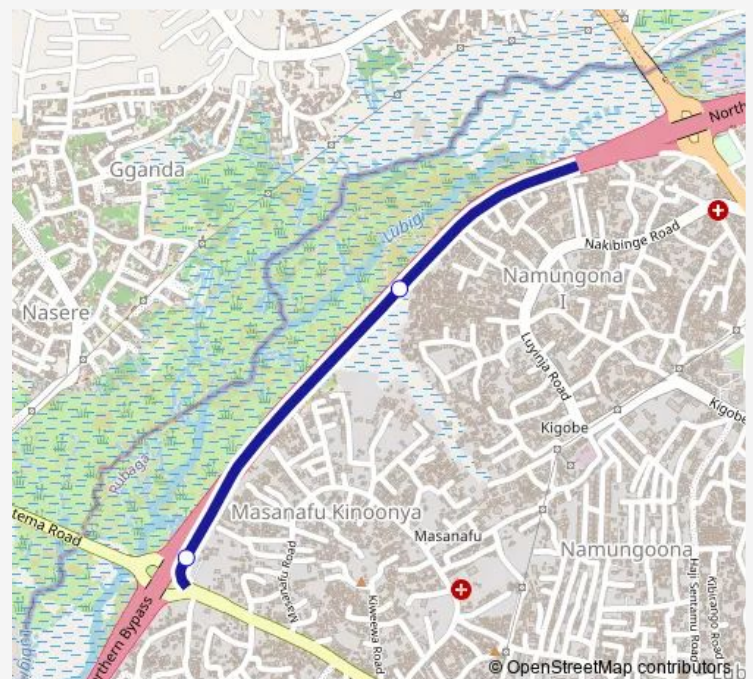

Bus KA174 Masanafu-Namungoona

[Go to website](#)

Direction

Trevor Olimpia Studios — Masanafu

2 stops

[Open route schedule](#)

Trevor Olimpia Studios

Masanafu

Route schedule

Trevor Olimpia Studios — Masanafu

Monday	06:30-19:00
Tuesday	06:30-19:00
Wednesday	06:30-19:00
Thursday	06:30-19:00
Friday	06:30-19:00
Saturday	06:30-19:00
Sunday	06:30-19:00

Route info

Direction: Trevor Olimpia Studios

Stops: 2

Trip Duration: 0 hour 2 min

■ KA174 — Masanafu-Namungoona

Direction

Masanafu — Nakibinge Rd Entrance - Nothern Bypass

2 stops

[Open route schedule](#)

Masanafu

Nakibinge Rd Entrance - Nothern Bypass

Route schedule

Masanafu — Nakibinge Rd Entrance - Nothern Bypass

Monday	06:30-19:00
Tuesday	06:30-19:00
Wednesday	06:30-19:00
Thursday	06:30-19:00
Friday	06:30-19:00
Saturday	06:30-19:00
Sunday	06:30-19:00