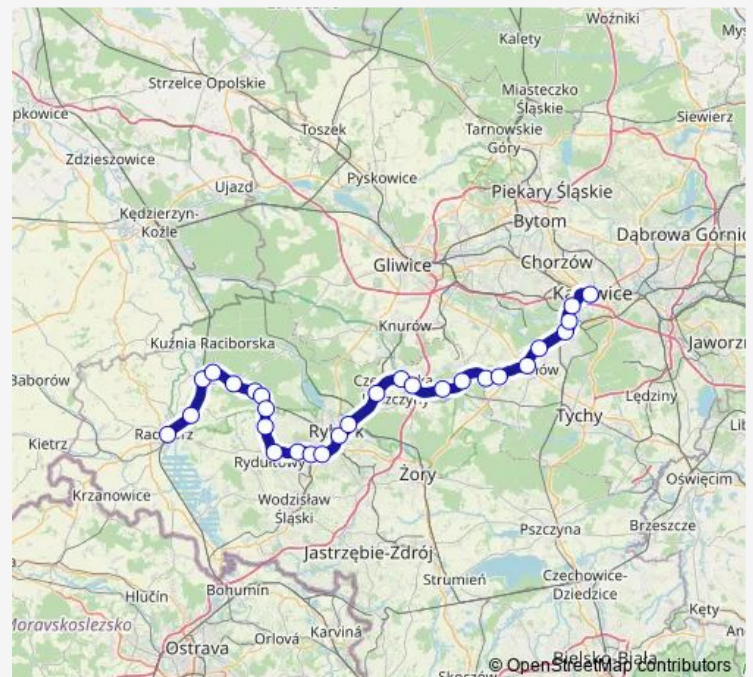

Rail S7 Katowice - Racibórz

[Go to website](#)

Direction

Katowice — Racibórz

28 stops

[Open route schedule](#)

Katowice

Katowice Brynów

Katowice Ligota

Katowice Piotrowice

Mikołów Jamna

Mikołów

Łaziska Górne

Łaziska Górne Brada

Orzesze

Orzesze Jaśkowice

Czerwionka

Czerwionka Dębieńsko

Leszczyny

Rybnik Paruszowiec

Rybnik

Rybnik Towarowy

Rybnik Niedobczyce

Rybnik Niewiadom

Rydułtowy

Łuków Śląski

Sumina Wieś

Route schedule

Katowice — Racibórz

Monday 05:06-21:28

Tuesday 05:06-21:28

Wednesday 05:06-21:28

Thursday 05:06-21:28

Friday 05:06-21:28

Saturday 05:06-21:28

Sunday 05:06-21:28

Route info

Direction: Katowice

Stops: 28

Trip Duration: 2 hour 0 min

S7 — Katowice - Racibórz