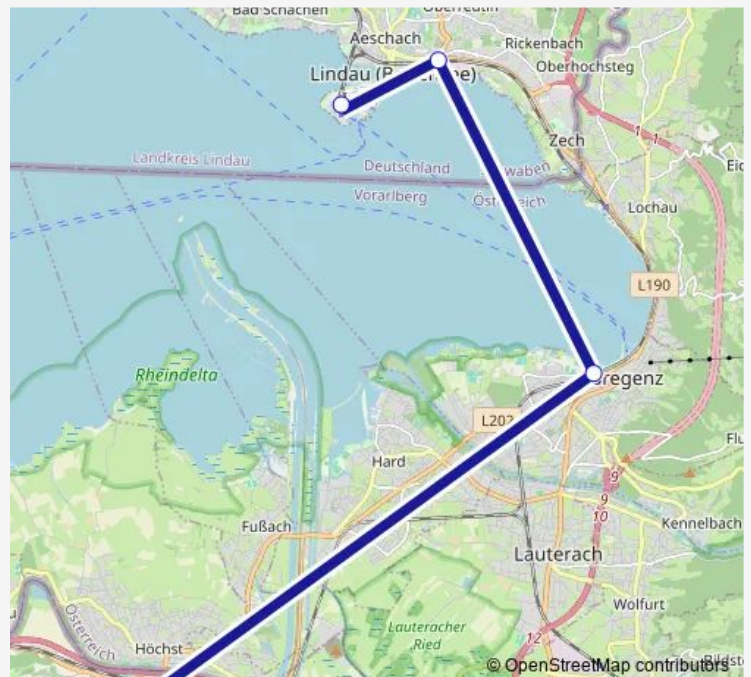

Regional Rail Service S7

[Go to website](#)

Direction

St. Margrethen Sg — Lindau-Insel

4 stops

[Open route schedule](#)

St. Margrethen Sg

Bregenz

Friday 09:51-15:51

Saturday 09:51-15:51

Sunday 09:51-15:51

Route info

Direction: St. Margrethen Sg

Stops: 4

Trip Duration: 0 hour 22 min

■ S7

Direction

St. Margrethen Sg — Lindau-Insel

4 stops

[Open route schedule](#)

St. Margrethen Sg

Bregenz

Lindau, Reutin Bahnhof

Lindau-Insel

Route schedule

St. Margrethen Sg — Lindau-Insel

Monday	—
Tuesday	—
Wednesday	—
Thursday	—
Friday	19:51-21:51
Saturday	19:51-21:51
Sunday	19:51

Route info

Direction: St. Margrethen Sg

Stops: 4

Trip Duration: 0 hour 22 min