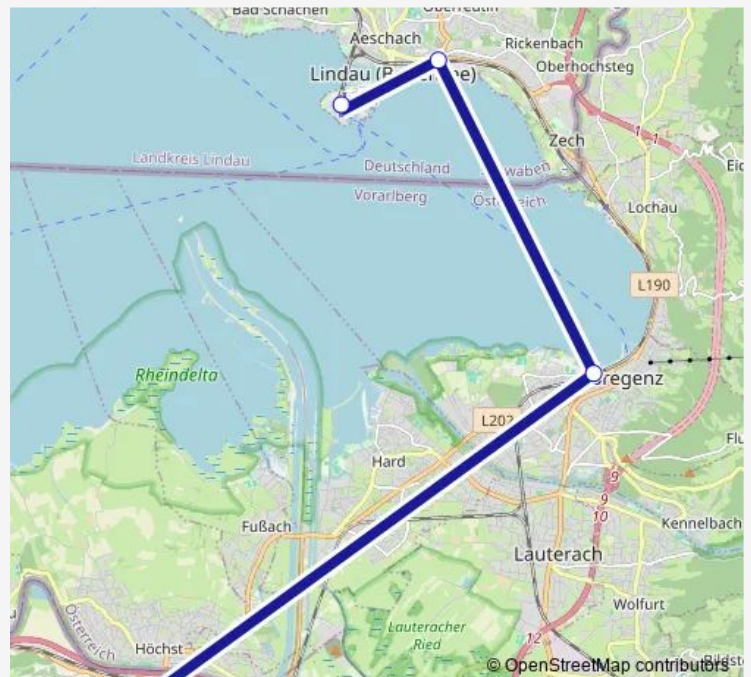

Regional Rail Service S7

[Go to website](#)**Direction**

St. Margrethen Sg — Lindau-Insel

4 stops

[Open route schedule](#)

St. Margrethen Sg

Bregenz

Lindau, Reutin Bahnhof

Lindau-Insel

Route schedule

St. Margrethen Sg — Lindau-Insel

Monday	09:51-15:51
Tuesday	09:51-15:51
Wednesday	09:51-15:51
Thursday	09:51-15:51
Friday	09:51-15:51
Saturday	09:51-15:51
Sunday	09:51-15:51

Route info

Direction: St. Margrethen Sg

Stops: 4

Trip Duration: 0 hour 24 min

■ S7

Direction

St. Margrethen Sg — Lindau-Insel

4 stops

[Open route schedule](#)

Direction: St. Margrethen Sg

Stops: 4

Trip Duration: 0 hour 22 min

Direction

St. Margrethen Sg — Lindau-Insel

4 stops

[Open route schedule](#)

St. Margrethen Sg