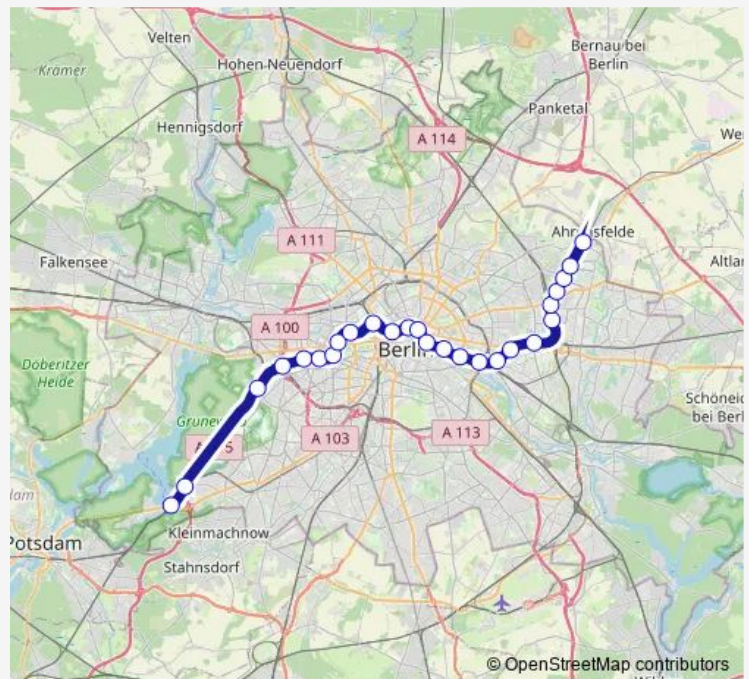

### Route info

Direction: S Potsdam Hauptbahnhof

Stops: 10

Trip Duration: 0 hour 30 min

■ S7