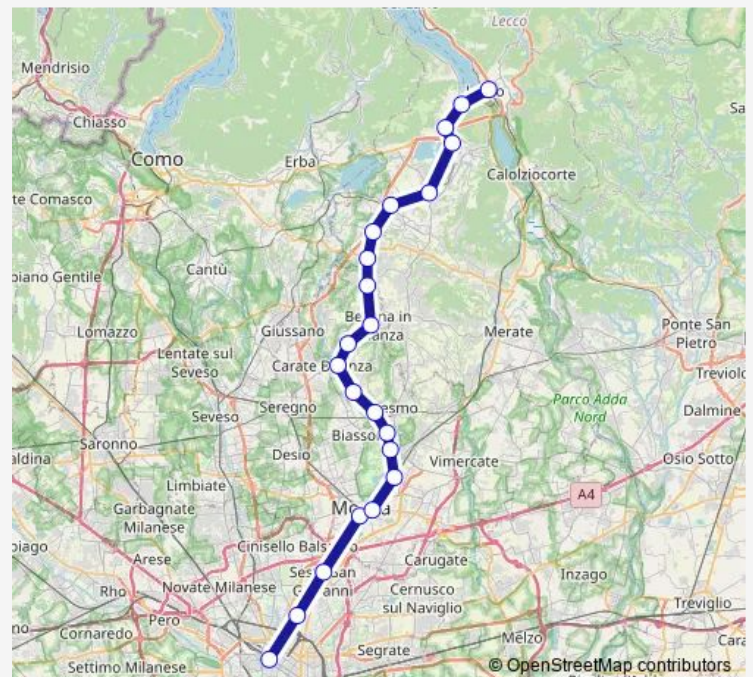

Sala Al Barro-Galbate

Civate

Valmadrera

Route schedule

Milano Porta Garibaldi — Lecco

Monday 05:44-20:17

Tuesday 05:44-20:17

Wednesday 05:44-20:17

Thursday 05:44-20:17

Friday 05:44-20:17

Saturday 05:44-20:17

Sunday 09:17-19:17

Route info

Direction: Milano Porta Garibaldi

Stops: 22

Trip Duration: 1 hour 36 min

S7 — Lecco-Molteno-Monza-Milano

Direction

Lecco — Milano Porta Garibaldi

22 stops

[Open route schedule](#)

Lecco

Valmadrera

Civate