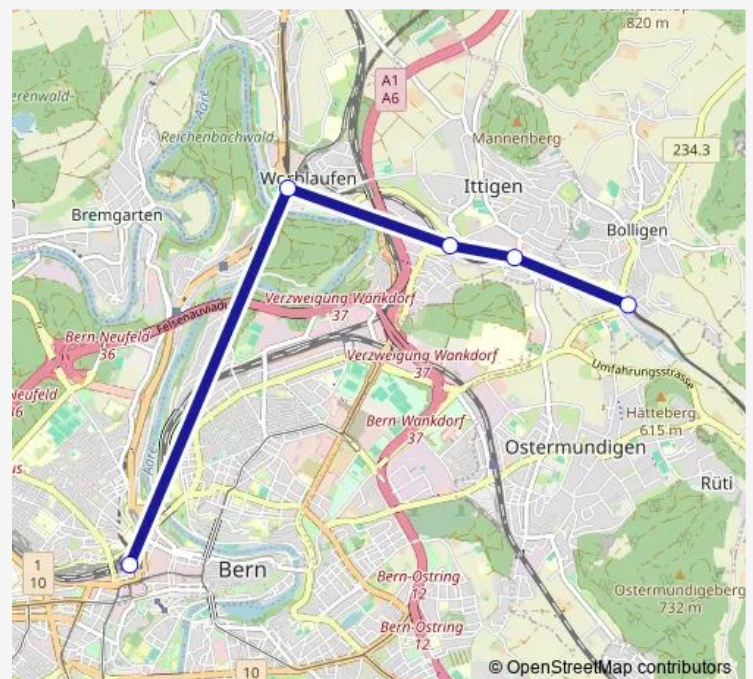

Direction

Bern — Bolligen

5 stops

[Open route schedule](#)

Bern

Worblaufen

Papiermühle

Ittigen bei Bern

Bolligen

Route schedule

Bern — Bolligen

Monday	09:45-24:00
Tuesday	21:30-24:00
Wednesday	21:30-24:00
Thursday	09:45-24:00
Friday	09:45-24:00
Saturday	22:00-24:00
Sunday	09:45-10:45

Route info

Direction: Bern

Stops: 5

Trip Duration: 0 hour 11 min

Direction

Bolligen — Bern

5 stops

[Open route schedule](#)

Bolligen

Ittigen bei Bern

Saturday —

Sunday —

Route info

Direction: Bern

Stops: 5

Trip Duration: 0 hour 11 min

Direction

Bolligen — Bern