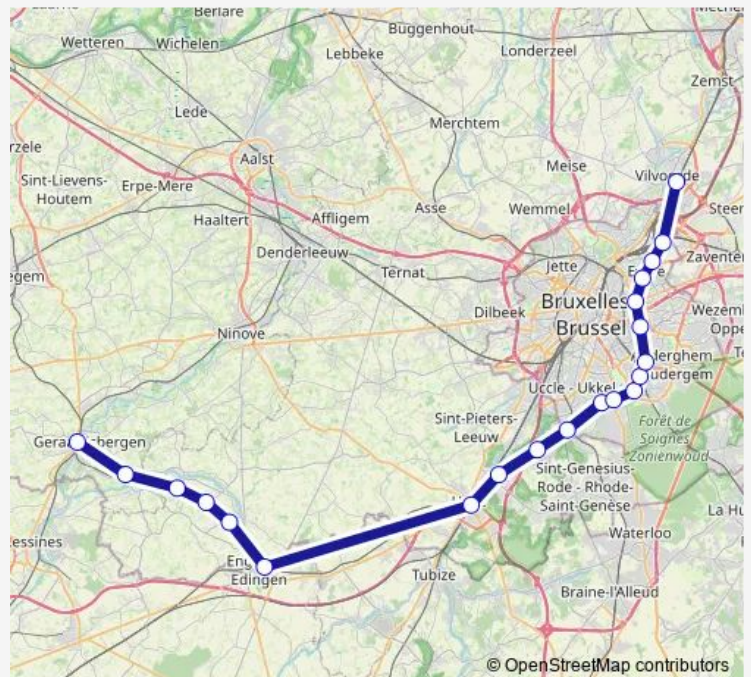

Rail S7 Vilvorde - Grammont

[Go to website](#)

Direction

Grammont — Vilvorde

21 stops

[Open route schedule](#)

Grammont

Viane-Moerbeke

Bordet

Haren

Vilvorde

Route schedule

Grammont — Vilvorde

Monday 05:50-18:50

Tuesday 05:50-18:50

Wednesday 05:50-18:50

Thursday 05:50-18:50

Friday 05:50-18:50

Saturday —

Sunday —

Route info

Direction: Grammont

Stops: 21

Trip Duration: 1 hour 32 min

S7 — Vilvorde - Grammont

Direction

Vilvorde — Grammont

21 stops

[Open route schedule](#)

Vilvorde

Haren

Bordet