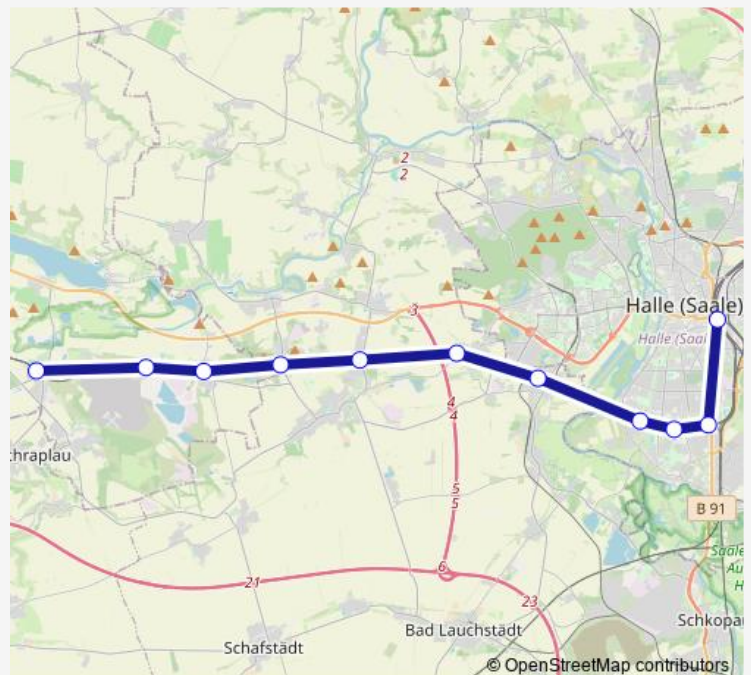

Suburban Railway S7 DPS S7

[Go to website](#)

Direction

Röblingen am See — Halle (Saale) Hbf

11 stops

[Open route schedule](#)

Röblingen am See

Amsdorf

Wansleben am See

Teutschenthal

Teutschenthal Ost

Zscherben

Angersdorf

Halle Südstadt

Halle-Silberhöhe

Halle Rosengarten

Halle (Saale) Hbf

Route schedule

Röblingen am See — Halle (Saale) Hbf

Monday	03:59-00:08 ⁺¹
Tuesday	03:59-00:08 ⁺¹
Wednesday	03:59-00:08 ⁺¹
Thursday	03:59-00:08 ⁺¹
Friday	03:43-00:08 ⁺¹
Saturday	04:37-00:08 ⁺¹
Sunday	04:48-00:08 ⁺¹

Route info

Direction: Röblingen am See

Stops: 11

Trip Duration: 0 hour 35 min

■ S7 — DPS S7

BusMaps

Direction

Halle (Saale) Hbf — Röblingen am See