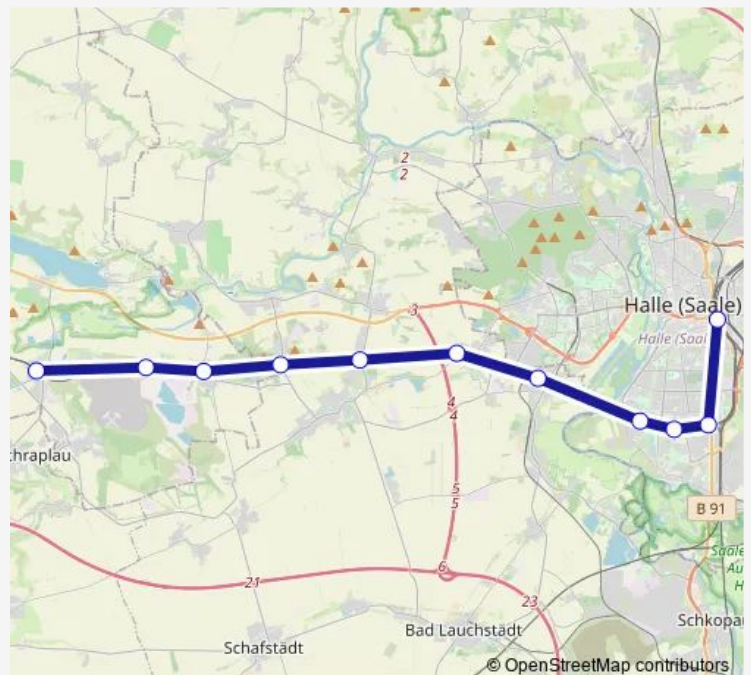

### Direction

Röblingen am See — Halle (Saale) Hbf

11 stops

[Open route schedule](#)

Röblingen am See

Amsdorf

Wansleben am See

Teutschenthal

Teutschenthal Ost

Zscherben

Angersdorf

Halle Südstadt

Halle-Silberhöhe

Halle Rosengarten

Halle (Saale) Hbf

### Route schedule

Röblingen am See — Halle (Saale) Hbf

Monday	03:59-00:08 <sup>+1</sup>
Tuesday	03:59-00:08 <sup>+1</sup>
Wednesday	03:59-00:08 <sup>+1</sup>
Thursday	03:59-00:08 <sup>+1</sup>
Friday	03:51-00:08 <sup>+1</sup>
Saturday	04:48-00:08 <sup>+1</sup>
Sunday	04:48-00:08 <sup>+1</sup>

### Route info

Direction: Röblingen am See

Stops: 11

Trip Duration: 0 hour 33 min

■ S7 — DPS S7

BusMaps