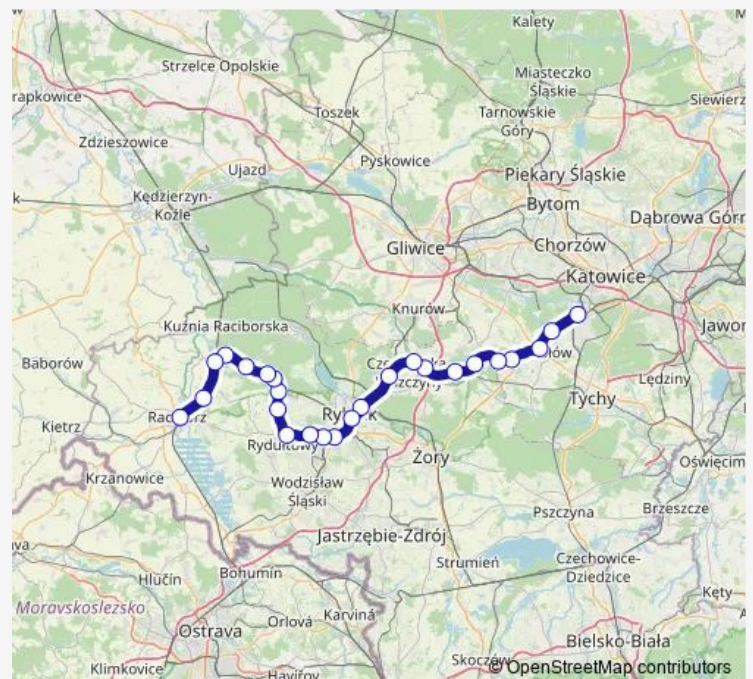

Saturday 05:32

Sunday 05:32

Route info

Direction: Racibórz

Stops: 25

Trip Duration: 1 hour 39 min

S7 — Katowice Piotrowice - Racibórz

Łaziska Górne

Mikołów

Mikołów Jamna

Katowice Piotrowice

Direction

Katowice Piotrowice — Racibórz

25 stops

[Open route schedule](#)

Katowice Piotrowice

Wednesday 05:40

Thursday 05:40

Friday 05:40

Saturday 05:40

Sunday 05:40

Route info

Direction: Racibórz

Stops: 19