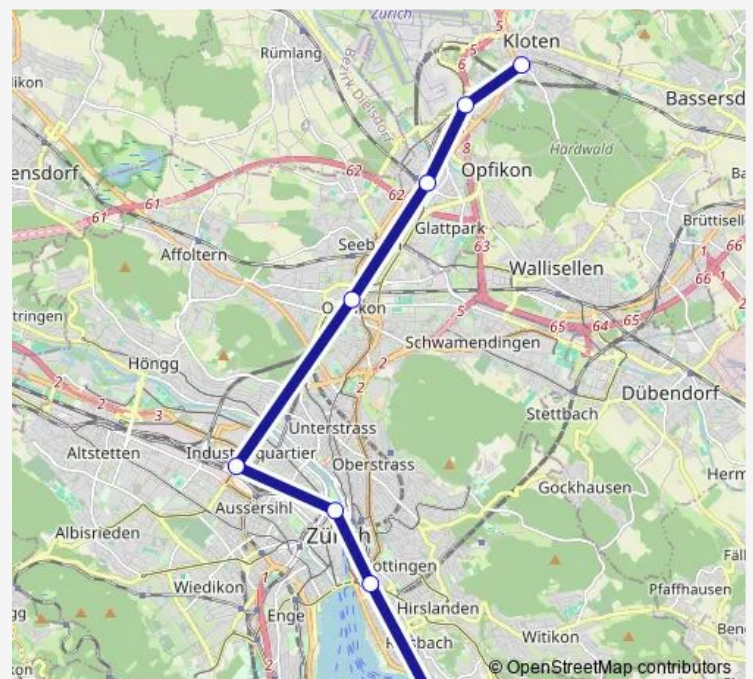

Direction

Zürich Tiefenbrunnen — Kloten

8 stops

[Open route schedule](#)

Zürich Tiefenbrunnen

Zürich Stadelhofen

Zürich Hb

Zürich Hardbrücke

Zürich Oerlikon

Opfikon

Kloten Balsberg

Kloten

Route schedule

Zürich Tiefenbrunnen — Kloten

Monday —

Tuesday —

Wednesday —

Thursday —

Friday —

Saturday —

Sunday 05:41

Route info

Direction: Zürich Tiefenbrunnen

Stops: 8

Trip Duration: 0 hour 24 min

S7 Rail time schedules and route maps are available in an offline PDF at busmaps.com. Use the busmaps.com website to see live bus times, train schedule or subway schedule, and step-by-step directions for all public transit in Zurich