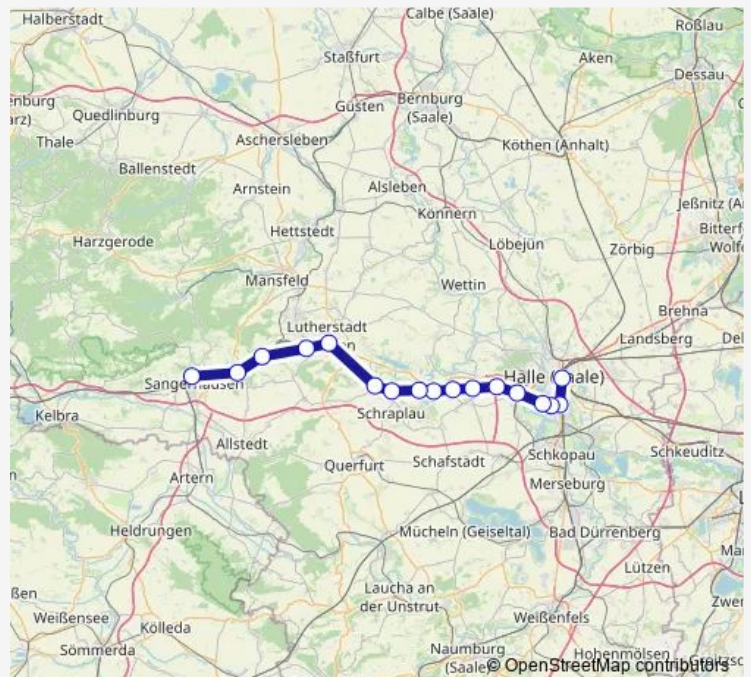

Lutherstadt Eisleben

Wolferode

Blankenheim(Sangerhausen)

Riestedt

Sangerhausen

### Route schedule

Halle(Saale)Hbf — Sangerhausen

Monday 04:27-00:12<sup>+1</sup>

Tuesday 04:27-00:12<sup>+1</sup>

Wednesday 04:27-00:12<sup>+1</sup>

Thursday 04:27-00:12<sup>+1</sup>

Friday 04:27-00:12<sup>+1</sup>

### Route info

Direction: Halle(Saale)Hbf

Stops: 17

Trip Duration: 1 hour 17 min

■ S7

## Direction

Sangerhausen — Halle(Saale)Hbf

17 stops

[Open route schedule](#)

Sangerhausen

Riestedt

Blankenheim(Sangerhausen)

Wolferode