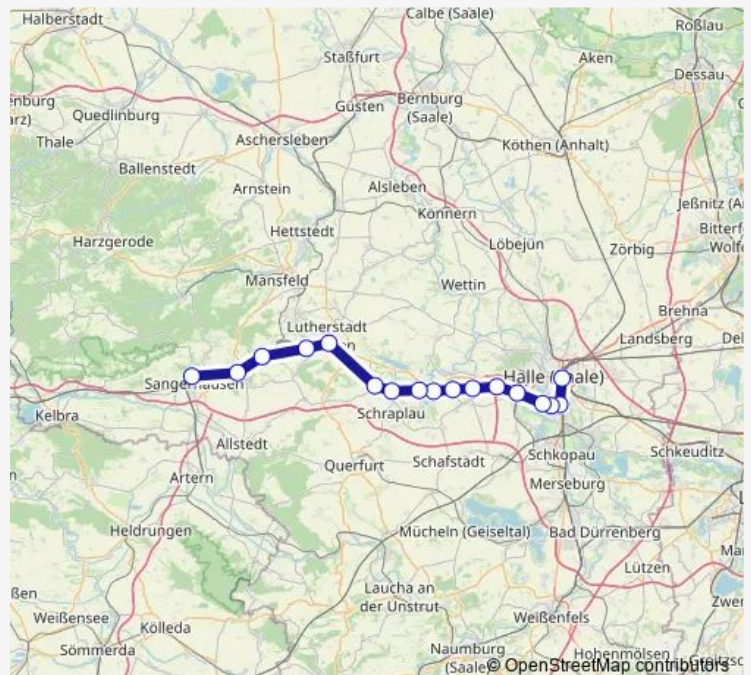

Röblingen am See

Erdeborn

Lutherstadt Eisleben

Wolferode

Blankenheim(Sangerhausen)

Riestedt

Sangerhausen

Route schedule

Halle(Saale)Hbf — Sangerhausen

Monday 04:27-00:12⁺¹

Tuesday 04:27-02:13⁺¹

Wednesday 04:27-00:12⁺¹

Thursday 04:27-00:12⁺¹

Friday 04:27-00:12⁺¹

Saturday 05:27-00:12⁺¹

Sunday 05:27-00:12⁺¹

Route info

Direction: Halle(Saale)Hbf

Stops: 17

Trip Duration: 1 hour 3 min

■ S7

Direction

Sangerhausen — Halle(Saale)Hbf

17 stops

[Open route schedule](#)

Sangerhausen

Riestedt

Blankenheim(Sangerhausen)

Wolferode

Lutherstadt Eisleben

Erdeborn

Röblingen am See