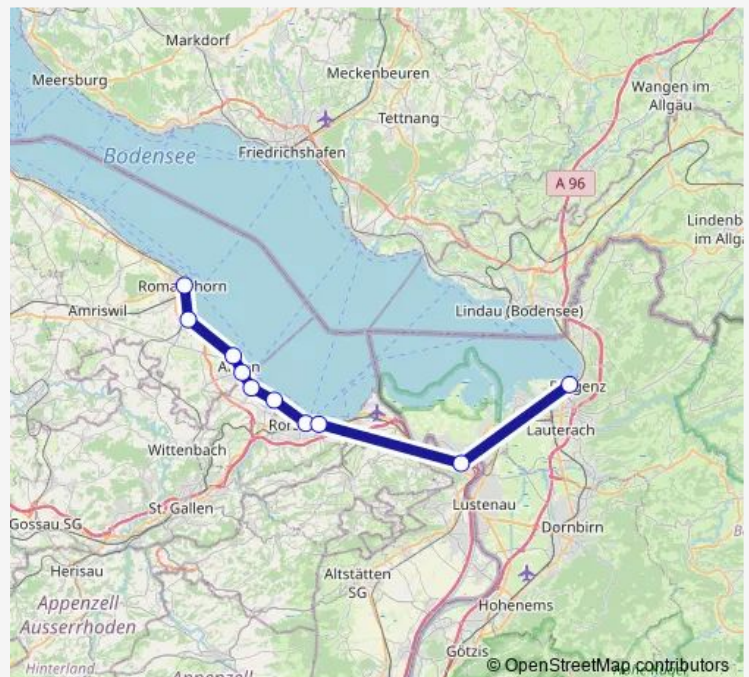

### Direction

Romanshorn — Bregenz

10 stops

[Open route schedule](#)

Romanshorn

Egnach

Arbon Seemoosriet

Arbon

Steinach

Horn

Rorschach Hafen

Rorschach

St. Margrethen Sg

Bregenz

### Route schedule

Romanshorn — Bregenz

Monday 07:16-19:16

Tuesday 09:16-17:16

Wednesday 07:16-19:16

Thursday 07:16-19:16

Friday 09:16-21:16

Saturday 07:16-21:16

### Route info

Direction: Romanshorn

Stops: 10

Trip Duration: 0 hour 44 min