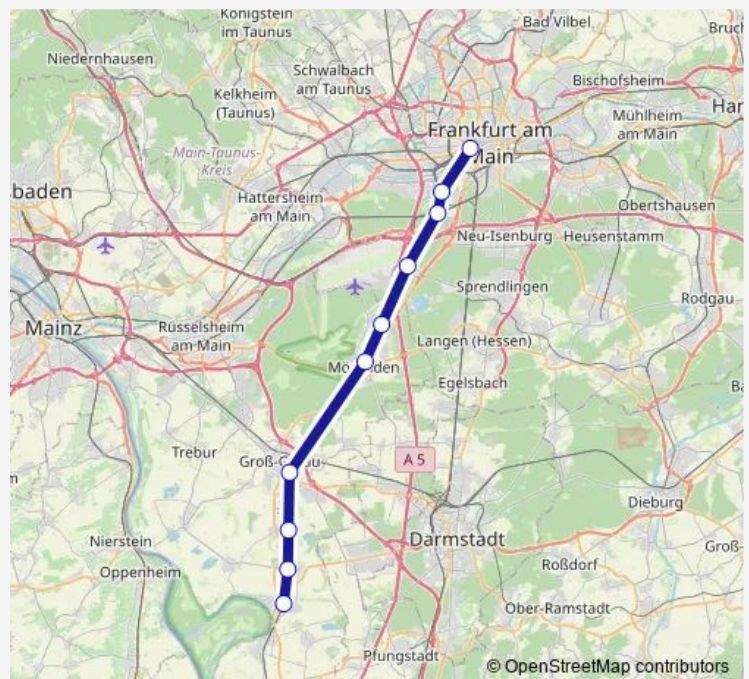

### Route schedule

Riedstadt-Goddelau Bahnhof — Frankfurt (Main) Hauptbahnhof

Monday 07:17

Tuesday 07:17

Wednesday 07:17

Thursday 07:17

Friday 07:17

Saturday 07:17

### Route info

Direction: Riedstadt-Goddelau Bahnhof

Stops: 10

Trip Duration: 0 hour 48 min