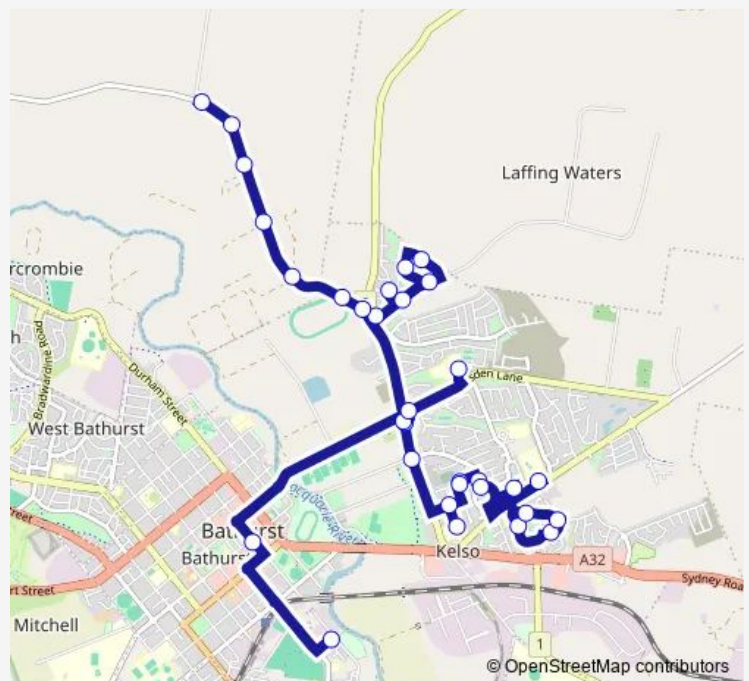

Lyal St Opp Bathurst Buslines Depot

Bathurst City, Howick St, Stand A

Mcgill Cl At Halfpenny Dr

Eleven Mile Dr At Gilmour St

165 Eleven Mile Dr

223 Eleven Mile Dr

310 Eleven Mile Dr

270 Eleven Mile Dr

Trinity Heights Shopping Centre, Gilmour St

Tareena Av At Hassall Gr

Alcheringa Rd At Churinga Cl

Tandora St Before Kabbera Bvd

Miriyen Dr Opp Morang Av

Route schedule

Lyal St Opp Bathurst Buslines Depot — Holy Family Primary School, French Smith Pl

Monday	07:40
Tuesday	07:40
Wednesday	07:40
Thursday	07:40
Friday	07:40
Saturday	—
Sunday	—

Route info

Direction: Lyal St Opp Bathurst Buslines Depot

Stops: 32

Trip Duration: 1 hour 0 min

S707 — Owl Bus - Bathurst to Holy Family Primary via Kelso **BusMaps**

Gilmour St Opp Tandora St

Gilmour St Opp Trinity Heights Shopping Centre

Marsden Lane Opp Trinity Heights Shopping Centre

Holy Family Primary School, French Smith Pl

S707 School Bus time schedules and route maps are available in an offline PDF at busmaps.com. Use the busmaps.com website to see live bus times, train schedule or subway schedule, and step-by-step directions for all public transit in Bathurst