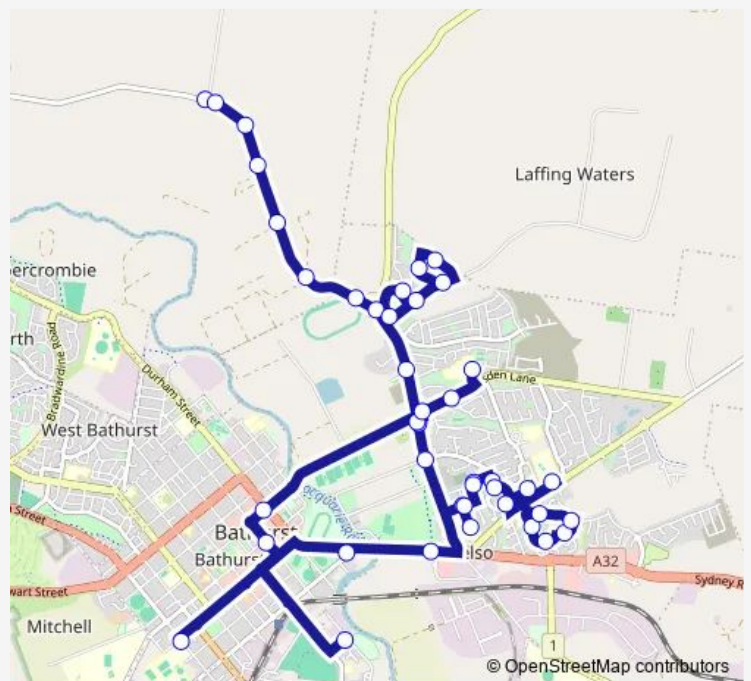

Bathurst City, Howick St, Stand A

George St Before Durham St

St Patricks Sports Club, Gilmour St

Eleven Mile Dr At Gilmour St

165 Eleven Mile Dr

223 Eleven Mile Dr

Eleven Mile Dr At Thomas Dr

310 Eleven Mile Dr

270 Eleven Mile Dr

Blackdown Property, Eleven Mile Dr

10 Eleven Mile Dr

Mcgill Cl At Halfpenny Dr

James Barnet Dr Opp Halfpenny Dr

Ecrates Pl At Musgrove Av

Marriott Av Before Federation Dr

Federation Dr Opp Colonial Cct

Ecrates Pl Before James Barnet Dr

Trinity Heights Shopping Centre, Gilmour St

Tareena Av At Hassall Gr

Route schedule

Lyal St Opp Bathurst Buslines Depot — St Stanislaus College, Brilliant St

Monday	07:40
Tuesday	07:40
Wednesday	07:40
Thursday	07:40
Friday	07:40
Saturday	—
Sunday	—

Route info

Direction: Lyal St Opp Bathurst Buslines Depot

Stops: 42

Trip Duration: 1 hour 15 min

S707 — Owl Bus - Bathurst to Holy Family Primary via Kelso **BusMaps**

Alcheringa Rd At Churinga Cl

Tandora St Before Kabbera Bvd