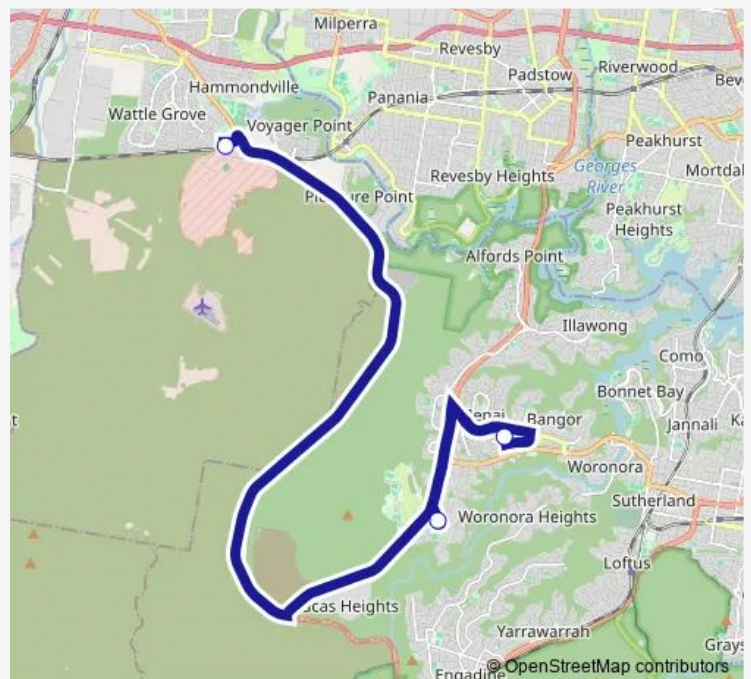

### Direction

Holsworthy Station, Access Road, The Boulevard — Lucas Heights Community School

3 stops

[Open route schedule](#)

Holsworthy Station, Access Road, The Boulevard

Aquinas College, Anzac Rd

Lucas Heights Community School

### Route schedule

Holsworthy Station, Access Road, The Boulevard — Lucas Heights Community School

Monday	08:00
Tuesday	08:00
Wednesday	08:00
Thursday	08:00
Friday	08:00
Saturday	—
Sunday	—

### Route info

Direction: Holsworthy Station, Access Road, The Boulevard

Stops: 3

Trip Duration: 0 hour 40 min

S707 School Bus time schedules and route maps are available in an offline PDF at [busmaps.com](https://busmaps.com). Use the [busmaps.com](https://busmaps.com) website to see live bus times, train schedule or subway schedule, and step-by-step directions for all public transit in Liverpool

The schedule is provided in the local timezone. Times with "(+1)" indicate departures on the next day.

PDF file created on 2025-01-16

2024 BusMaps.com - All Rights Reserved