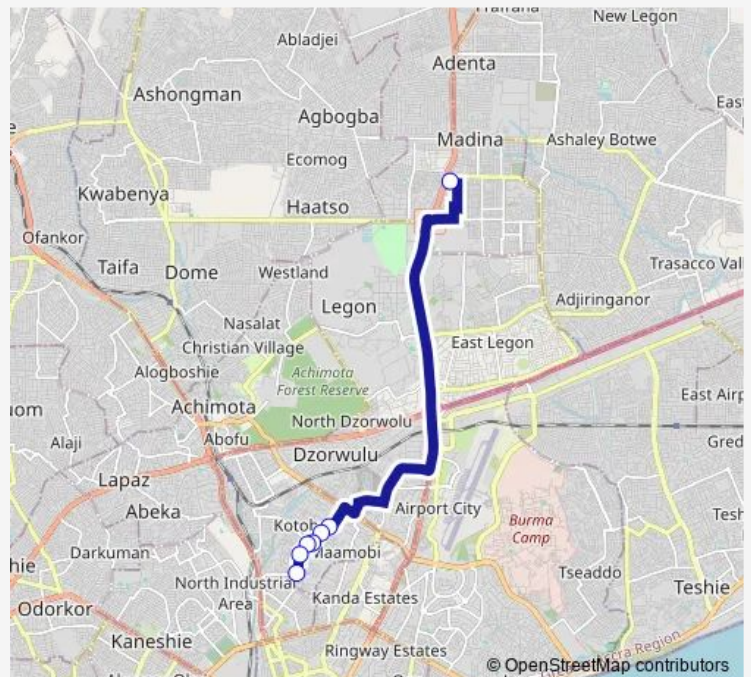

Bus 389B Madina Station to New Town Station

[Go to website](#)

Direction

Terminal Madina Station — Terminal New Town Station

7 stops

[Open route schedule](#)

Terminal Madina Station

Club Thousand

Abavana

Police Station 400

Curve 356

Five Five

Terminal New Town Station

Route schedule

Terminal Madina Station — Terminal New Town Station

Monday 14:27

Tuesday 14:27

Wednesday 14:27

Thursday 14:27

Friday 14:27

Saturday 14:27

Sunday 14:27

Route info

Direction: Terminal Madina Station

Stops: 7

Trip Duration: 0 hour 32 min

389B — Madina Station to New Town Station

389B Bus time schedules and route maps are available in an offline PDF at busmaps.com. Use the busmaps.com website to see live bus times, train schedule or subway schedule, and step-by-step directions for all public transit in Accra