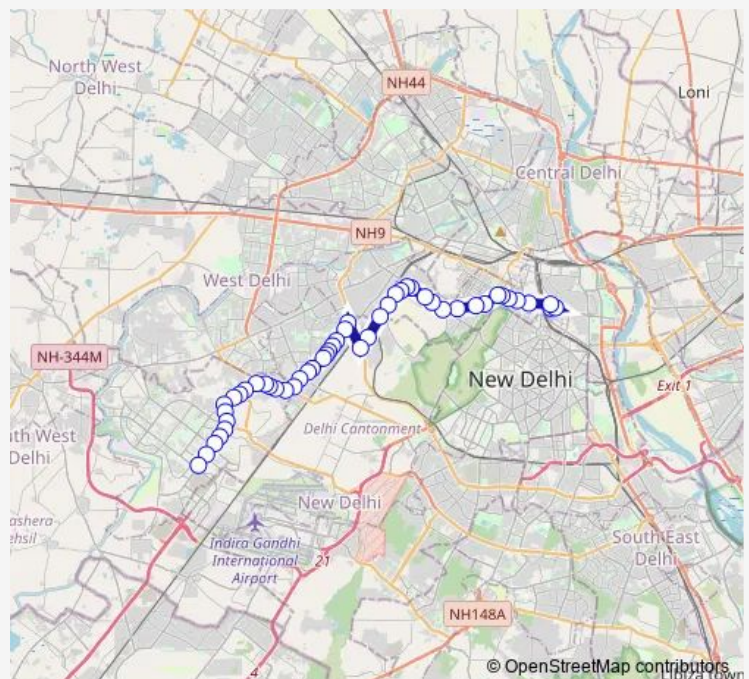

Bentex

Loha Mandi

Payal Cinema

Route schedule

New Delhi Railway Station Gate 2 — Nhai Building/ Dwar-ka Sec-10 Metro Station

Monday 05:15-19:55

Tuesday 05:15-19:55

Wednesday 05:15-19:55

Thursday 05:15-19:55

Friday 05:15-19:55

Saturday 05:15-19:55

Sunday 05:15-19:55

Route info

Direction: New Delhi Railway Station Gate 2

Stops: 49

Trip Duration: 1 hour 32 min