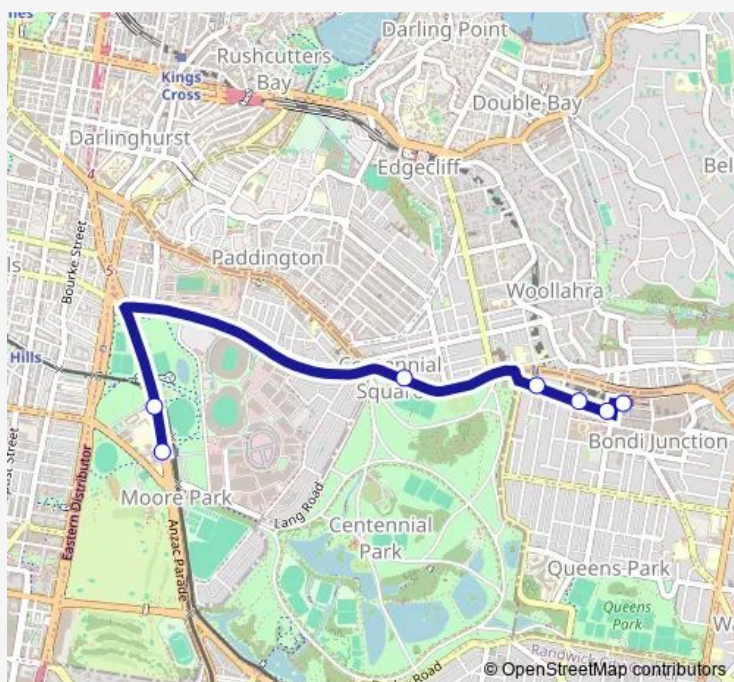

Sydney Boys High School, Anzac Pde

Oxford St At Victoria Av

Oxford St At Nelson St

Oxford St Opp Denison St

Oxford St At Newland St

Bondi Junction Station, Stand G

Route schedule

Sydney Girls High School, Anzac Pde — Bondi Junction Station, Stand G

Monday	15:35
Tuesday	15:35
Wednesday	15:35
Thursday	15:35
Friday	15:35
Saturday	—
Sunday	—

Route info

Direction: Sydney Girls High School, Anzac Pde

Stops: 7

Trip Duration: 0 hour 13 min

612e — Sydney Girls HS to Bondi Junction

Direction

Bondi Junction Station, Stand M — Sydney Girls High School, Anzac Pde

7 stops

[Open route schedule](#)

Bondi Junction Station, Stand M

Oxford St After Newland St

Oxford St At Denison St

Oxford St Before York Rd

Thursday 08:27

Friday 08:27

Saturday —

Sunday —

Route info

Direction: Bondi Junction Station, Stand M

Stops: 7

Trip Duration: 0 hour 17 min