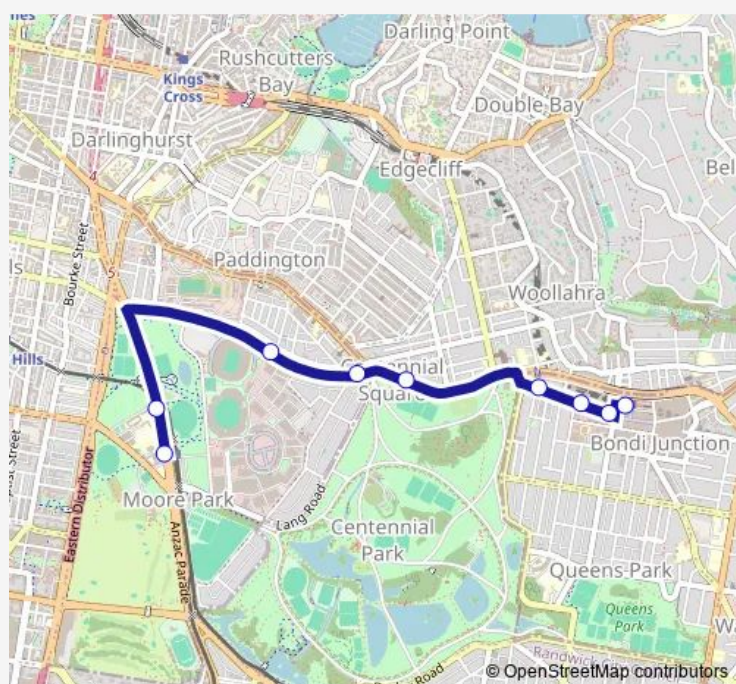

Sydney Boys High School, Anzac Pde

Oxford St At Victoria Av

Oxford St At Nelson St

Oxford St Opp Denison St

Oxford St At Newland St

Bondi Junction Station, Stand G

Route schedule

Sydney Girls High School, Anzac Pde — Bondi Junction Station, Stand G

Monday	15:35
Tuesday	15:35
Wednesday	15:35
Thursday	15:35
Friday	15:35
Saturday	—
Sunday	—

Route info

Direction: Sydney Girls High School, Anzac Pde

Stops: 7

Trip Duration: 0 hour 13 min

612e — Sydney Girls HS to Bondi Junction

Direction

Bondi Junction Station, Stand M — Sydney Girls High School, Anzac Pde

7 stops

[Open route schedule](#)

Bondi Junction Station, Stand M

Oxford St After Newland St

Oxford St At Denison St

Oxford St Before York Rd

Thursday 08:27

Friday 08:27

Saturday —

Sunday —

Route info

Direction: Bondi Junction Station, Stand M

Stops: 7

Trip Duration: 0 hour 17 min