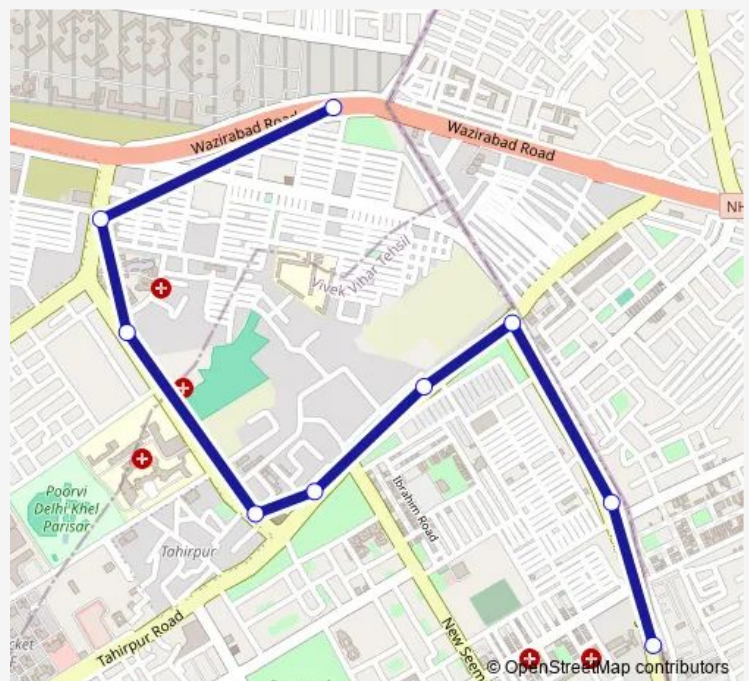

Bus 208Inkstlup

[Go to website](#)

Direction

Harsh Vihar — New Seema Puri Depot Cluster

9 stops

[Open route schedule](#)

Harsh Vihar

Gagan Cinema

Sunder Nagri

Anand Gram

Anand Gram Kusht Ashram

Tahir Pur

DLF More

Shalimar Garden Crossing

New Seema Puri Depot Cluster

Route schedule

Harsh Vihar — New Seema Puri Depot Cluster

Monday 05:12-20:36

Tuesday 05:12-20:36

Wednesday 05:12-20:36

Thursday 05:12-20:36

Friday 05:12-20:36

Saturday 05:12-20:36

Sunday 05:12-20:36

Route info

Direction: Harsh Vihar

Stops: 9

Trip Duration: 0 hour 14 min

208Inkstlup

BusMaps

208Inkstlup Bus time schedules and route maps are available in an offline PDF at busmaps.com. Use the busmaps.com website to see live bus times, train schedule or subway schedule, and step-by-step directions for all public transit in New Delhi