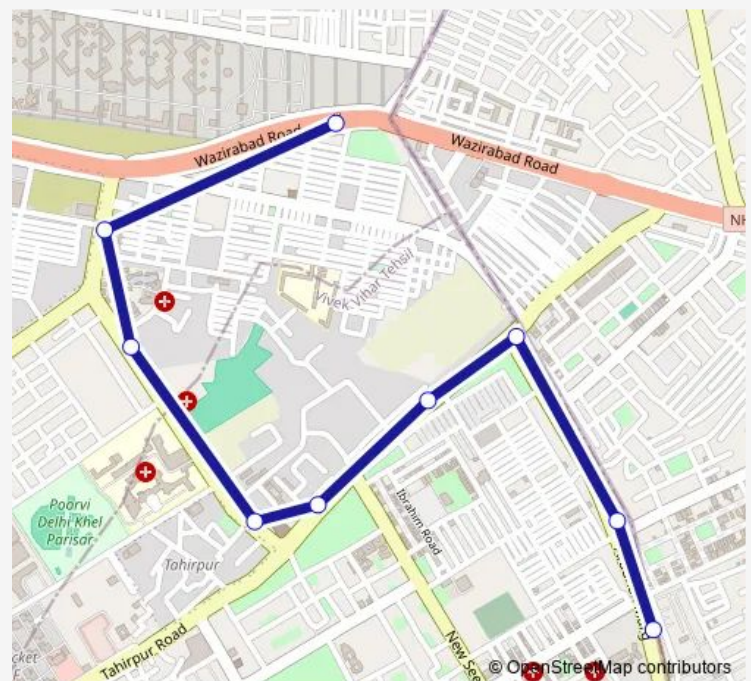

Bus 208Inkstlup

[Go to website](#)

Direction

Harsh Vihar Terminal — New Seema Puri Depot Cluster

9 stops

[Open route schedule](#)

Harsh Vihar Terminal

Gagan Cinema

Sunder Nagri

Anand Gram

Anand Gram Kusht Ashram

Tahir Pur

DLF More

Shalimar Garden Crossing

New Seema Puri Depot Cluster

Route schedule

Harsh Vihar Terminal — New Seema Puri Depot Cluster

Monday 12:52-15:15

Tuesday 12:52-15:15

Wednesday 12:52-15:15

Thursday 12:52-15:15

Friday 12:52-15:15

Saturday 12:52-15:15

Sunday 12:52-15:15

Route info

Direction: Harsh Vihar Terminal

Stops: 9

Trip Duration: 0 hour 14 min

208Inkstlup

BusMaps

208Inkstlup Bus time schedules and route maps are available in an offline PDF at busmaps.com. Use the busmaps.com website to see live bus times, train schedule or subway schedule, and step-by-step directions for all public transit in New Delhi