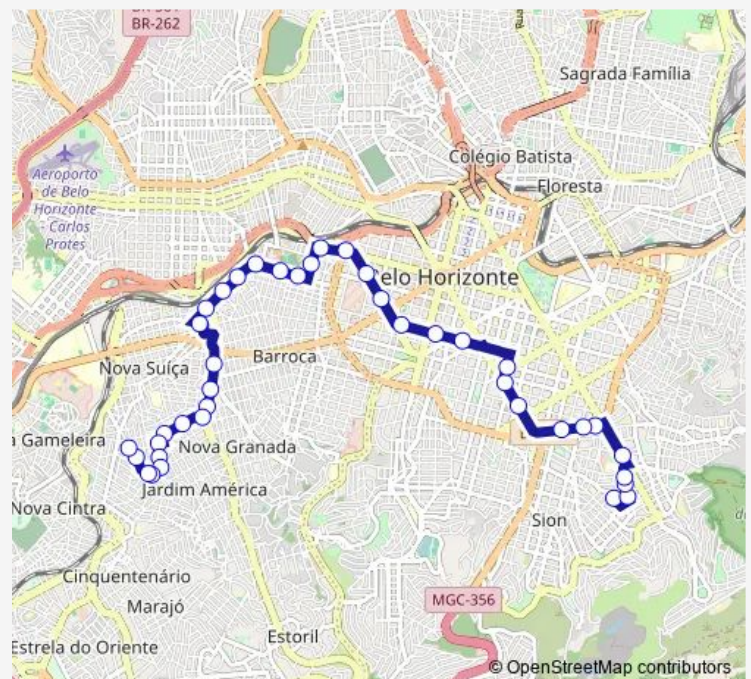

Thursday 06:00-22:20

Friday 06:00-22:20

Saturday 06:00-15:00

Sunday —

Route info

Direction: Rua Magi Salomon 205

Stops: 38

Trip Duration: 0 hour 34 min

2152 — Salgado Filho/Cruzeiro - Via Savassi

BusMaps

Rua Diabase 323

Rua Dos Pampas 93

Avenida Augusto De Lima 2109

Avenida Barbacena 600

Avenida Barbacena 1046

Rua Rodrigues Caldas 79

Rua Vitorio Marcola 310

Rua Vitorio Marcola 446

Rua Vitorio Marcola 590

Direction

Rua Vitorio Marcola 590 — Rua Magi Salomon 205

39 stops

[Open route schedule](#)

Rua Vitorio Marcola 590

Sunday —

Route info

Direction: Rua Vitorio Marcola 590

Stops: 39

Trip Duration: 0 hour 32 min

Rua Campos Sales 45

Avenida Silva Lobo 924

Avenida Barao Homem De Melo 90