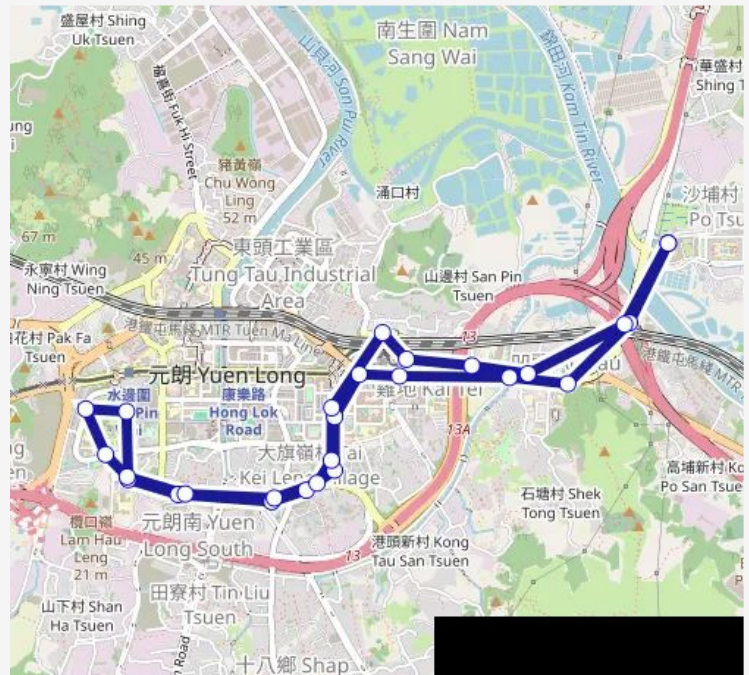

[Kmb] Park Yoho — [Kmb] Park Yoho

Monday 06:00

Tuesday 06:00

Wednesday 06:00

Thursday 06:00

Friday 06:00

Saturday 06:00

Sunday 06:00

Route info

Direction: [Kmb] Park Yoho

Stops: 27

Trip Duration: 0 hour 21 min

68F — Park Yoho - Yuen Long Park (Circular)

[Kmb] Fung Ting Court

[Kmb] Yoho Mall li|[Lrtfeeder] MTR Yuen Long Station
(Near Long YAT Road)(LR Yuen Long Stop)|[Lwb] Yoho
Mall li