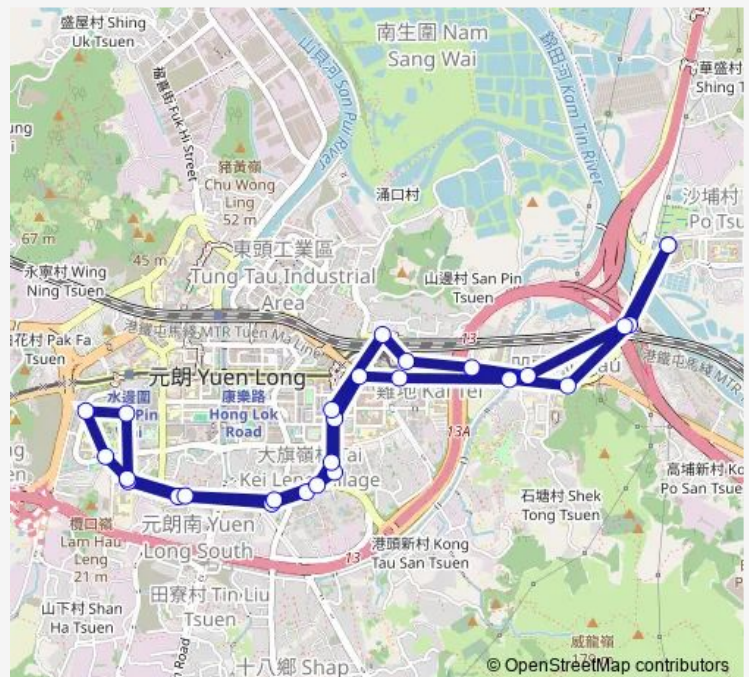

[Kmb] Park Yoho — [Kmb] Park Yoho

Monday 06:00

Tuesday 06:00

Wednesday 06:00

Thursday 06:00

Friday 06:00

Saturday 06:00

Sunday 06:00

Route info

Direction: [Kmb] Park Yoho

Stops: 27

Trip Duration: 0 hour 20 min

68f — Park Yoho - Yuen Long Park (Circular)

[Kmb] Fung Ting Court

[Kmb] Yoho Mall li|[Lrtfeeder] MTR Yuen Long Station
(Near Long YAT Road)(LR Yuen Long Stop)|[Lwb] Yoho
Mall li