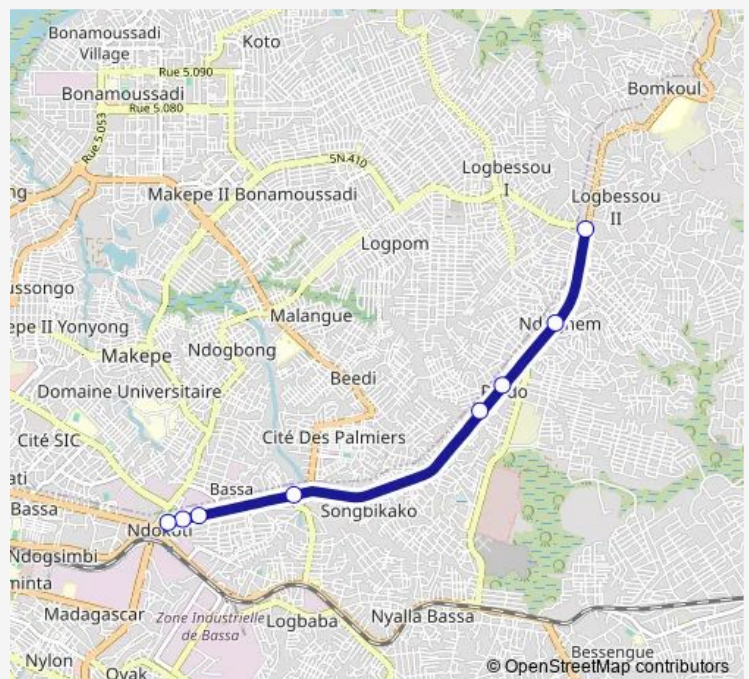

Communal Taxi Service PK 14 to Ndokoti

[Go to website](#)

**Direction**

PK 14, Pharmacy de la Replubic — Marche Monkam de Ndokoti

8 stops

[Open route schedule](#)

PK 14, Pharmacy de la Replubic

Salle du Royaume des Temoins de Jehova, Ndoghem

Tpm, Road to PK 12

Hopital Santa Helena, PK 12

People's Pharmacy PK 8

Ndokoti, Chelcom Cameron Sa

Carrefour Cité, Ndokoti

Marche Monkam de Ndokoti

**Route schedule**

PK 14, Pharmacy de la Replubic — Marche Monkam de Ndokoti

Monday 12:05

Tuesday 12:05

Wednesday 12:05

Thursday 12:05

Friday 12:05

Saturday 12:05

Sunday 12:05

**Route info**

Direction: PK 14, Pharmacy de la Replubic

Stops: 8

Trip Duration: 0 hour 14 min

Communal Taxi Service time schedules and route maps are available in an offline PDF at [busmaps.com](https://busmaps.com). Use the [busmaps.com](https://busmaps.com) website to see live bus times, train schedule or subway schedule, and step-by-step directions for all public transit in Douala