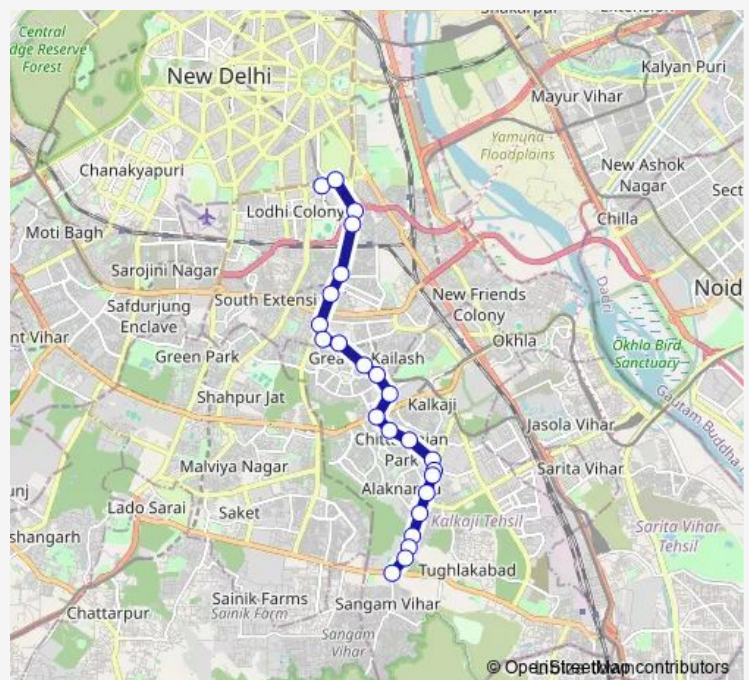

Saturday 17:38-21:38

Sunday 17:38-21:38

### Route info

Direction: Sunehari Pulla Depot / Jawahar Lal Nehru Stadium Terminal

Stops: 24

Trip Duration: 0 hour 45 min

Guru Ravi Das Ashram / Tughlaqabad Extension

Jamia Hamdard Library

Majeedia Hospital