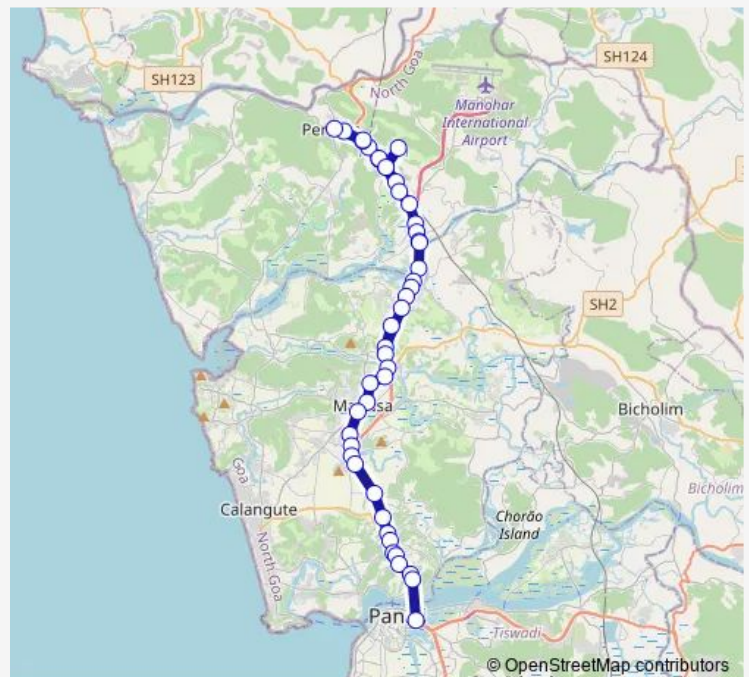

Thursday 14:30

Friday 14:30

Saturday 14:30

Sunday 14:30

Route info

Direction: Bhutwadi

Stops: 44

Trip Duration: 1 hour 0 min

Monday 12:15

Tuesday 12:15

Wednesday 12:15

Thursday 12:15

Friday 12:15

Saturday 12:15

Sunday 12:15

Route info