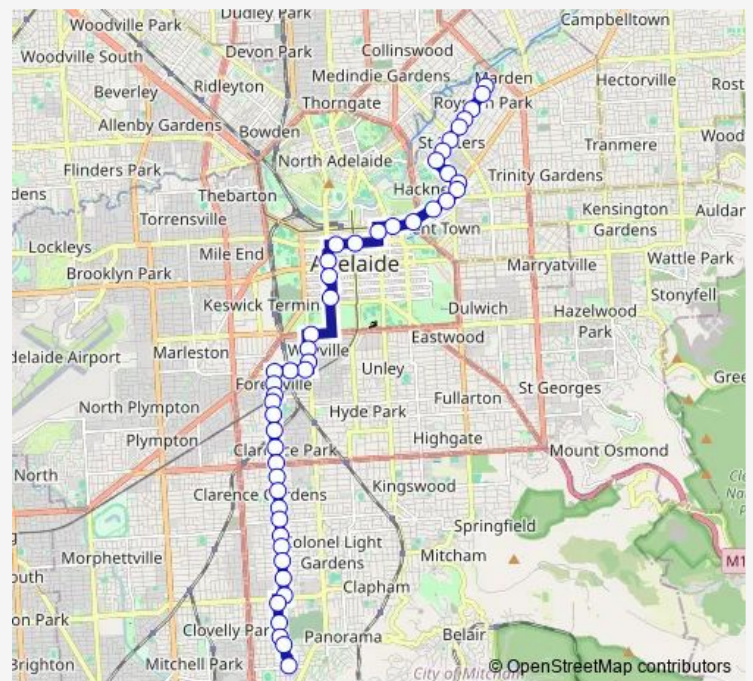

Bus W91 St Marys to Marden

[Go to website](#)

Direction
 Stop 23 Cashel St - West side — Stop 13B Addison Ave - West side

48 stops

[Open route schedule](#)

- Stop 23 Cashel St - West side
- Stop 22A Cashel St - West side
- Stop 22 Cashel St - West side
- Stop 21A Cashel St - West side
- Stop 21 Cashel St - West side
- Stop 20 Winston Ave - West side
- Stop 19A Winston Ave - West side
- Stop 19 Winston Ave - West side
- Stop 18 Winston Ave - West side
- Stop 17 Winston Ave - West side
- Stop 16 Winston Ave - West side
- Stop 15 Winston Ave - West side
- Stop 14 Winston Ave - West side
- Stop 13 Winston Ave - West side
- Stop 12 Winston Ave - West side
- Stop 11 East Ave - West side
- Stop 10 East Ave - West side
- Stop 9 East Ave - West side
- Stop 8 East Ave - West side
- Stop 7 Leah St - West side
- Stop 6 Leader St - North side

Route schedule

Stop 23 Cashel St - West side — Stop 13B Addison Ave - West side

Monday	05:33-20:44
Tuesday	05:33-20:44
Wednesday	05:33-20:44
Thursday	05:33-20:44
Friday	05:33-20:44
Saturday	07:44-19:41
Sunday	08:38-19:41

Route info

Direction: Stop 23 Cashel St - West side

Stops: 48

Trip Duration: 0 hour 53 min

W91 — St Marys to Marden

Stop 5 Leader St - North side

Stop 4 Leader St - North side

Stop 3 Goodwood Rd - West side

Stop 2 Goodwood Rd - West side

Stop 2 Greenhill Rd - North side

Stop 2A Greenhill Rd - North side

Stop P1 Morphett St - West side

Stop S1 Morphett St - West side

Stop U1 Morphett St - West side

Stop D2 Currie St - North side