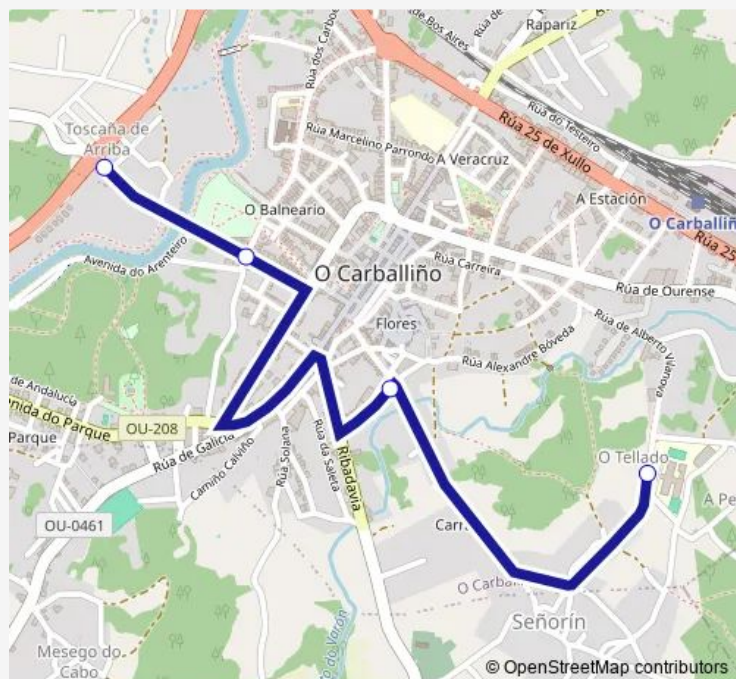

Direction

Ponte Toscaña — Carballiño IES Nº1

4 stops

[Open route schedule](#)

Ponte Toscaña

Balneario

Aquilino Sanchez

Carballiño IES Nº1

Route schedule

Ponte Toscaña — Carballiño IES Nº1

Monday 08:30-15:35

Tuesday 08:30

Wednesday 08:30

Thursday 08:30

Friday 08:30

Saturday —

Sunday —

Route info

Direction: Ponte Toscaña

Stops: 4

Trip Duration: 0 hour 10 min

Direction

Carballiño IES N°1 — Ponte Toscaña

4 stops

[Open route schedule](#)

Carballiño IES N°1

Aquilino Sanchez

Balneario

Ponte Toscaña

Route schedule

Carballiño IES N°1 — Ponte Toscaña

Monday	14:25-17:40
Tuesday	14:25
Wednesday	14:25
Thursday	14:25
Friday	14:25
Saturday	—
Sunday	—