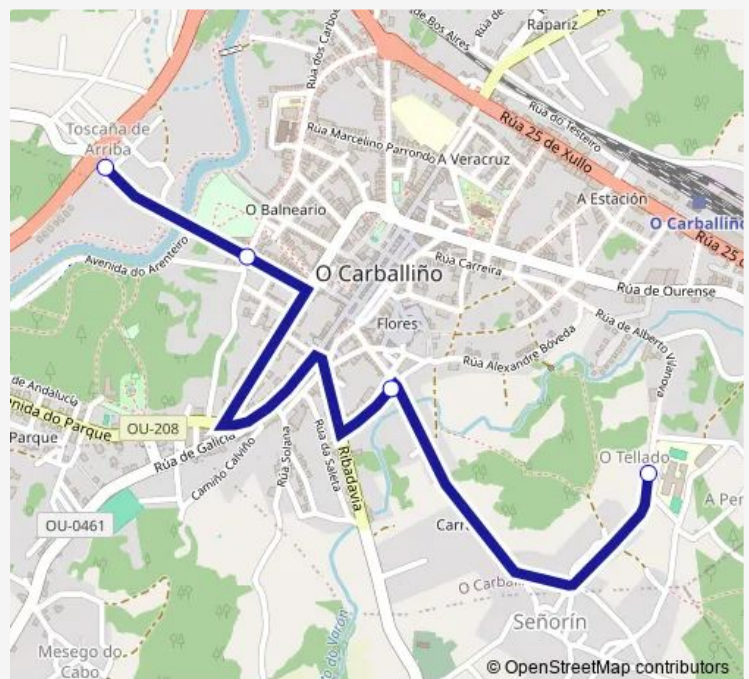

Bus Xg684006 Ponte Toscaña-Carballiño IES N°1

[Go to website](#)

Direction

Ponte Toscaña — Carballiño IES N°1

4 stops

[Open route schedule](#)

Ponte Toscaña

Balneario

Friday 08:30

Saturday —

Sunday —

Route info

Direction: Ponte Toscaña

Stops: 4

Trip Duration: 0 hour 10 min

Xg684006 — Ponte Toscaña-Carballiño IES N°1

Direction

Carballiño IES N°1 — Ponte Toscaña

4 stops

[Open route schedule](#)

Carballiño IES N°1

Aquilino Sanchez

Balneario

Ponte Toscaña

Route schedule

Carballiño IES N°1 — Ponte Toscaña

Monday	14:25-17:40
Tuesday	14:25
Wednesday	14:25
Thursday	14:25
Friday	14:25
Saturday	—
Sunday	—

Route info

Direction: Carballiño IES N°1

Stops: 4

Trip Duration: 0 hour 10 min