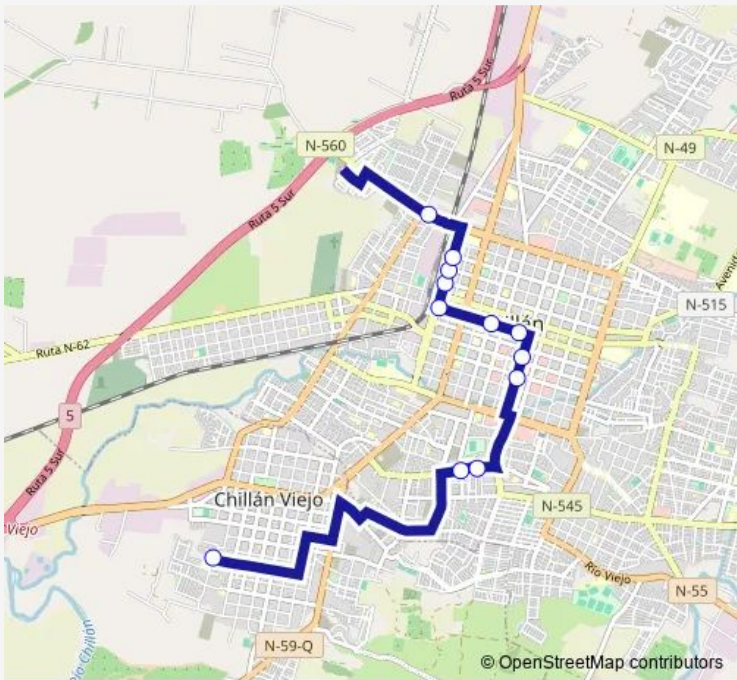

[Go to website](#)

Direction
 Luis Araneda / DEL Rosario — Parque Lantano / Avda. Ruiz DE Gamboa
 12 stops
[Open route schedule](#)

- Luis Araneda / DEL Rosario
- Rosauro Acuna / Pedro Aguirre Cerda
- Rosauro Acuna / Santa Maria
- 5 DE Abril / Arturo Prat
- 5 DE Abril / EL Roble
- Constitucion / Arauco
- Constitucion / Carrera
- Constitucion / Av. Brasil
- Av. Brasil / Bulnes
- Av. Brasil / Vega DE Saldias
- Av. Brasil / Gamero
- Parque Lantano / Avda. Ruiz DE Gamboa

Route schedule
 Luis Araneda / DEL Rosario — Parque Lantano / Avda. Ruiz DE Gamboa

Monday	07:15-21:17
Tuesday	07:15-21:17
Wednesday	07:15-21:17
Thursday	07:15-21:17
Friday	07:15-21:17
Saturday	07:15-21:17
Sunday	07:15-21:17

Route info
 Direction: Luis Araneda / DEL Rosario
 Stops: 12
 Trip Duration: 0 hour 24 min

C33_I — Chillan Viejo

C33_I Bus time schedules and route maps are available in an offline PDF at busmaps.com. Use the busmaps.com website to see live bus times, train schedule or subway schedule, and step-by-step directions for all public transit in Chillan

The schedule is provided in the local timezone. Times with "(+1)" indicate departures on the next day.

PDF file created on 2025-01-16

2024 BusMaps.com - All Rights Reserved