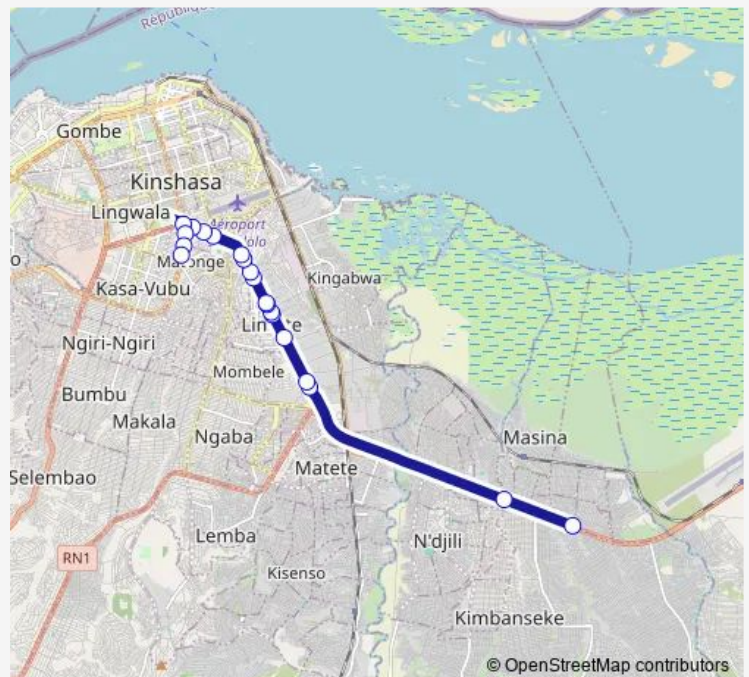

unknown

Route schedule

unknown — unknown

Monday 15:29

Tuesday 15:29

Wednesday 15:29

Thursday 15:29

Friday 15:29

Saturday —

Sunday —

Route info

Direction: unknown

Stops: 3

Trip Duration: 0 hour 31 min

■ Victoire_TO _ Kingasani

Direction

Route info

Direction: unknown

Stops: 20

Trip Duration: 1 hour 7 min

Direction

unknown — unknown

12 stops

[Open route schedule](#)

Wednesday 16:19

Thursday 16:19

Friday 16:19

Saturday —

Sunday —

Route info

Direction: unknown

Stops: 12